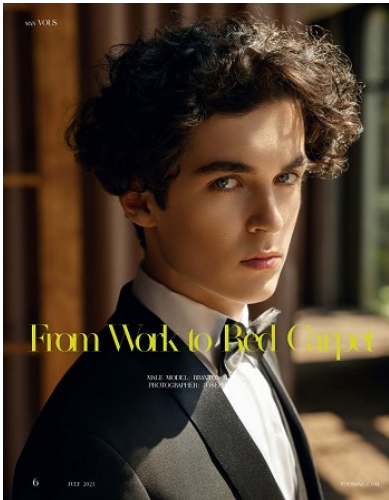

VNY

Height 5'11" Waist 30" Suit 36" L Inseam 32" Eyes Blue Hair Brown

928 Broadway, Suite 700, New York, NY 10010 NEW YORK USA 10001 T: +1 212-206-1012

WNY

Height 5'11" Waist 30" Suit 36" L Inseam 32" Eyes Blue Hair Brown

928 Broadway, Suite 700, New York, NY 10010 NEW YORK USA 10001 T: +1 212-206-1012

WNY

Height 5'11" Waist 30" Suit 36" L Inseam 32" Eyes Blue Hair Brown

928 Broadway, Suite 700, New York, NY 10010 NEW YORK USA 10001 T: +1 212-206-1012