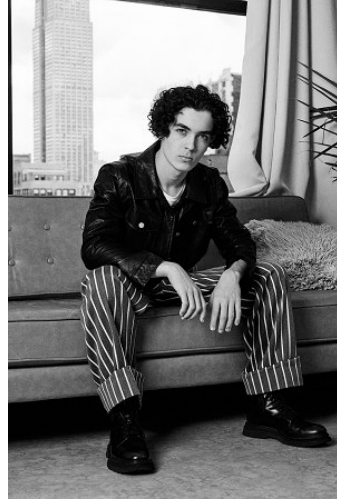

VNY

Height 5'11" Waist 30" Suit 36" L Inseam 32" Eyes Blue Hair Brown

928 Broadway, Suite 700, New York, NY 10010 NEW YORK USA 10001 T: +1 212-206-1012

WNY

Height 5'11" Waist 30" Suit 36" L Inseam 32" Eyes Blue Hair Brown