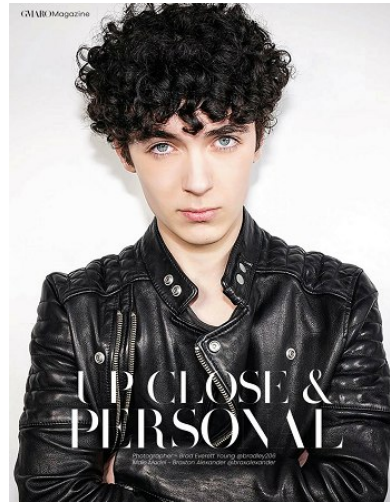

VNY

Height 5'11" Waist 30" Suit 36" L Inseam 32" Eyes Blue Hair Brown

928 Broadway, Suite 700, New York, NY 10010 NEW YORK USA 10001 T: +1 212-206-1012

WNY

Height 5'11" Waist 30" Suit 36" L Inseam 32" Eyes Blue Hair Brown

928 Broadway, Suite 700, New York, NY 10010 NEW YORK USA 10001 T: +1 212-206-1012

WNY

Height 5'11" Waist 30" Suit 36" L Inseam 32" Eyes Blue Hair Brown

928 Broadway, Suite 700, New York, NY 10010 NEW YORK USA 10001 T: +1 212-206-1012