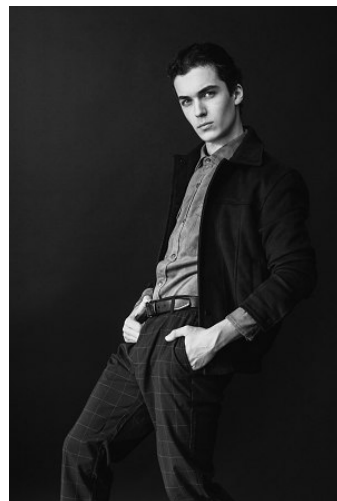

VNY

Height 5'11" Waist 30" Suit 36" L Inseam 32" Eyes Blue Hair Brown

928 Broadway, Suite 700, New York, NY 10010 NEW YORK USA 10001 T: +1 212-206-1012

WNY

Height 5'11" Waist 30" Suit 36" L Inseam 32" Eyes Blue Hair Brown