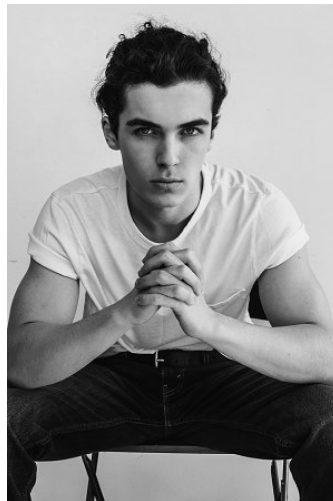

VNY

Height 5'11" Waist 30" Suit 36" L Inseam 32" Eyes Blue Hair Brown

928 Broadway, Suite 700, New York, NY 10010 NEW YORK USA 10001 T: +1 212-206-1012

WNY

Height 5'11" Waist 30" Suit 36" L Inseam 32" Eyes Blue Hair Brown

928 Broadway, Suite 700, New York, NY 10010 NEW YORK USA 10001 T: +1 212-206-1012

WNY

Height 5'11" Waist 30" Suit 36" L Inseam 32" Eyes Blue Hair Brown

928 Broadway, Suite 700, New York, NY 10010 NEW YORK USA 10001 T: +1 212-206-1012