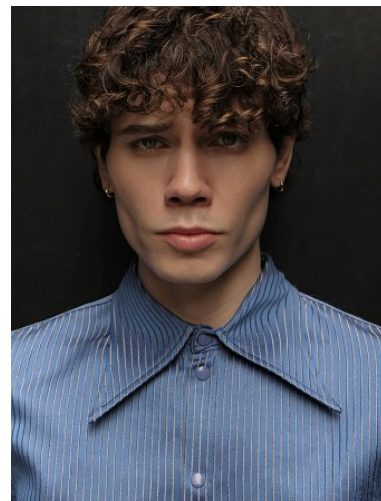

WNY

Height 5'11" Waist 30" Inseam 31"

928 Broadway, Suite 700, New York, NY 10010 NEW YORK USA 10001 T: +1 212-206-1012

WNY

Height 5'11" Waist 30" Inseam 31"

928 Broadway, Suite 700, New York, NY 10010 NEW YORK USA 10001 T: +1 212-206-1012

VNY

Height 5'11" Waist 30" Inseam 31"

928 Broadway, Suite 700, New York, NY 10010 NEW YORK USA 10001 T: +1 212-206-1012

WNY

Height 5'11" Waist 30" Inseam 31"

928 Broadway, Suite 700, New York, NY 10010 NEW YORK USA 10001 T: +1 212-206-1012