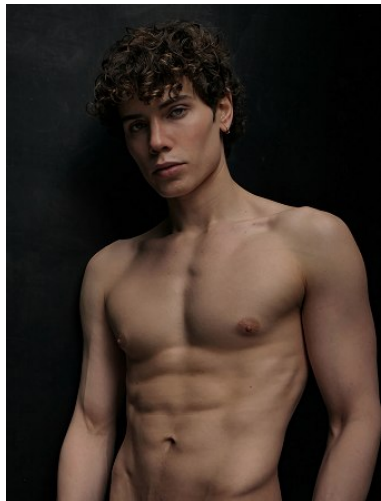

WNY

Height 5'11" Waist 30" Inseam 31"

928 Broadway, Suite 700, New York, NY 10010 NEW YORK USA 10001 T: +1 212-206-1012

WNY

Height 5'11" Waist 30" Inseam 31"

928 Broadway, Suite 700, New York, NY 10010 NEW YORK USA 10001 T: +1 212-206-1012

VNY

Height 5'11" Waist 30" Inseam 31"

928 Broadway, Suite 700, New York, NY 10010 NEW YORK USA 10001 T: +1 212-206-1012

WNY

Height 5'11" Waist 30" Inseam 31"

928 Broadway, Suite 700, New York, NY 10010 NEW YORK USA 10001 T: +1 212-206-1012