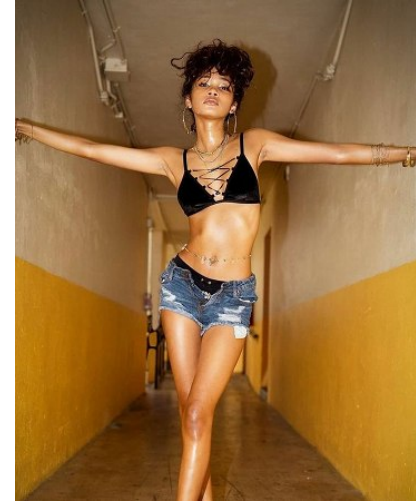

# VNY

Height 5'7" Waist 23" Bust 32B

•

Shoes 7.5 Eyes Brown Hair Brown

928 Broadway, Suite 700, New York, NY 10010 NEW YORK USA 10001 T: +1 212-206-1012