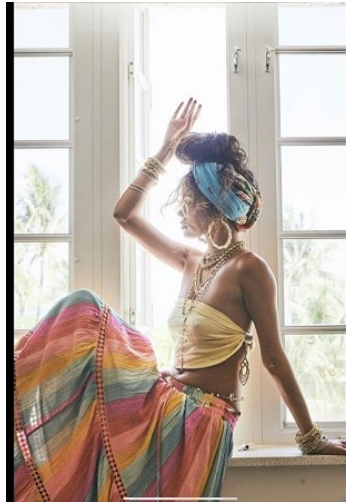

# VNY

Height 5'7" Waist 23" Bust 32B

•

Shoes 7.5 Eyes Brown Hair Brown

928 Broadway, Suite 700, New York, NY 10010 NEW YORK USA 10001 T: +1 212-206-1012