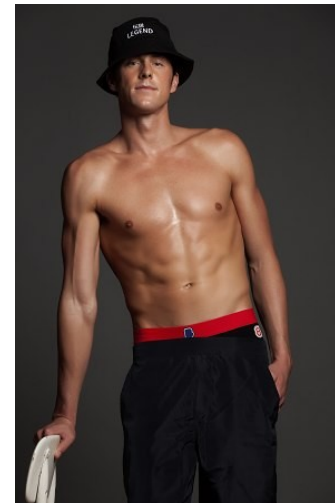

WNY

Height 6'4" Waist 32" Suit 42" L Inseam 34" Eyes Green Hair Brown

928 Broadway, Suite 700, New York, NY 10010 NEW YORK USA 10001 T: +1 212-206-1012

WNY

Height 6'4" Waist 32" Suit 42" L Inseam 34" Eyes Green Hair Brown