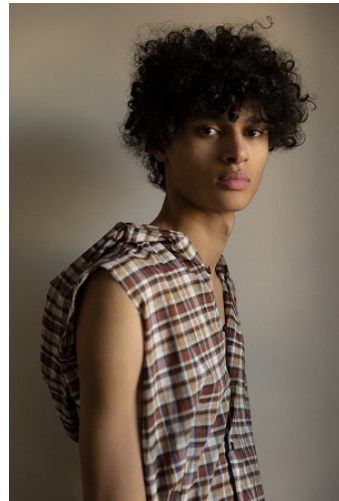

VNY

Height 6'2" Waist 30" Suit 38" L Inseam 34" Eyes Brown Hair Black

928 Broadway, Suite 700, New York, NY 10010 NEW YORK USA 10001 T: +1 212-206-1012

VNY

Height 6'2" Waist 30" Suit 38" L Inseam 34" Eyes Brown Hair Black

928 Broadway, Suite 700, New York, NY 10010 NEW YORK USA 10001 T: +1 212-206-1012

WNY

UNIQLO AND LEMAIRE

Height 6'2" Waist 30" Suit 38" L Inseam 34" Eyes Brown Hair Black

928 Broadway, Suite 700, New York, NY 10010 NEW YORK USA 10001 T: +1 212-206-1012