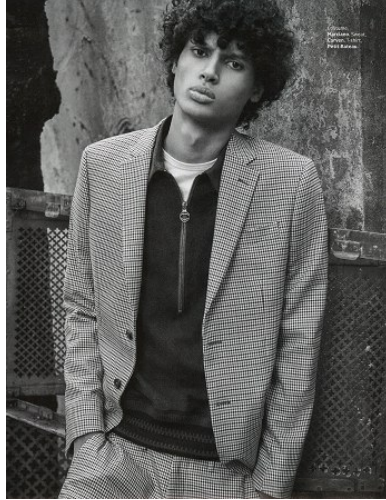

VNY

Height 6'2" Waist 30" Suit 38" L Inseam 34" Eyes Brown Hair Black

928 Broadway, Suite 700, New York, NY 10010 NEW YORK USA 10001 T: +1 212-206-1012

VNY

Height 6'2" Waist 30" Suit 38" L Inseam 34" Eyes Brown Hair Black

928 Broadway, Suite 700, New York, NY 10010 NEW YORK USA 10001 T: +1 212-206-1012

WNY

UNIQLO AND LEMAIRE

Height 6'2" Waist 30" Suit 38" L Inseam 34" Eyes Brown Hair Black

928 Broadway, Suite 700, New York, NY 10010 NEW YORK USA 10001 T: +1 212-206-1012