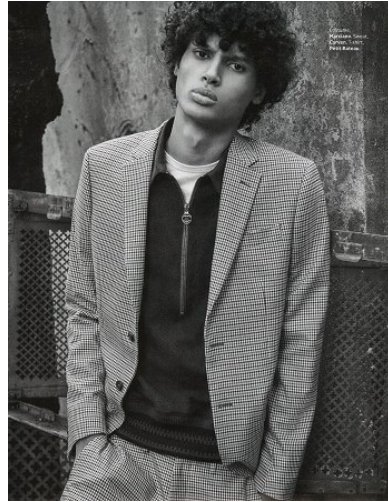

VNY

Height 6'2" Waist 30" Suit 38" L Inseam 34" Eyes Brown Hair Black

928 Broadway, Suite 700, New York, NY 10010 NEW YORK USA 10001 T: +1 212-206-1012

VNY

Height 6'2" Waist 30" Suit 38" L Inseam 34" Eyes Brown Hair Black

928 Broadway, Suite 700, New York, NY 10010 NEW YORK USA 10001 T: +1 212-206-1012

WNY

UNIQLO AND LEMAIRE

Height 6'2" Waist 30" Suit 38" L Inseam 34" Eyes Brown Hair Black

928 Broadway, Suite 700, New York, NY 10010 NEW YORK USA 10001 T: +1 212-206-1012