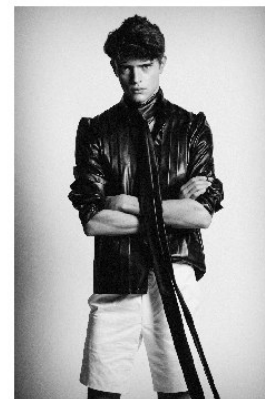

# WNY

Height 6'2" Waist 30" Suit 38" R Inseam 32" Eyes Blue Hair Brown

928 Broadway, Suite 700, New York, NY 10010 NEW YORK USA 10001 T: +1 212-206-1012

# WNY

PHOTOGRAPHED BY MARCELLO ARENA  
STYLED BY SIMONA CARIPPO

PHOTOGRAPHED BY MARCELLO ARENA  
STYLED BY SIMONA CARIPPO

Height 6'2" Waist 30" Suit 38" R Inseam 32" Eyes Blue Hair Brown

928 Broadway, Suite 700, New York, NY 10010 NEW YORK USA 10001 T: +1 212-206-1012