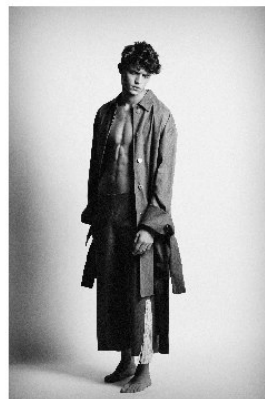

WNY

PHOTOGRAPHED BY MARCELLO ARENA
STYLED BY SIMONA CARIPPO