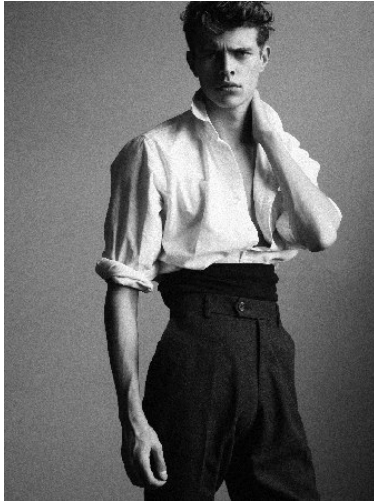

WNY

Height 6'2" Waist 30" Suit 38" R Inseam 32" Eyes Blue Hair Brown

928 Broadway, Suite 700, New York, NY 10010 NEW YORK USA 10001 T: +1 212-206-1012