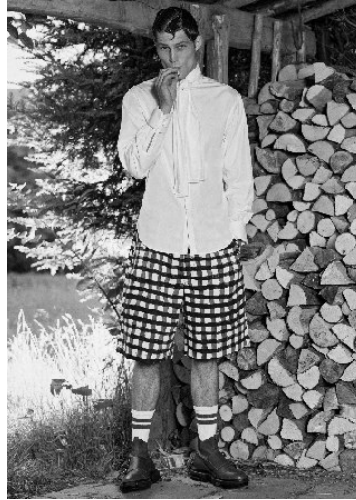

VNY

Height 6'2" Waist 31" Suit 38" L Inseam 33" Eyes Blue Hair Light Brown

928 Broadway, Suite 700, New York, NY 10010 NEW YORK USA 10001 T: +1 212-206-1012

WNY

Height 6'2" Waist 31" Suit 38" L Inseam 33" Eyes Blue Hair Light Brown