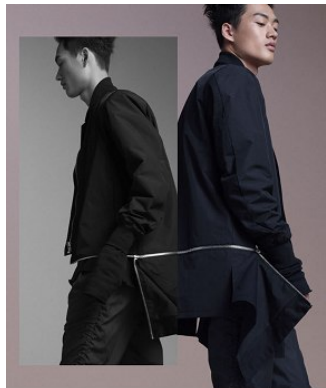

WNY

Height 6'2" Waist 30" Suit 36" L Inseam 34" Eyes Brown Hair Black

928 Broadway, Suite 700, New York, NY 10010 NEW YORK USA 10001 T: +1 212-206-1012

WNY

DISCOVER YOUR WORLD OF STYLE
IN STORE | ONLINE
Lane Crawford
LANECRAWFORD.COM