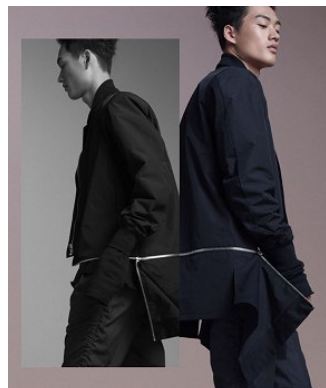

WNY

Height 6'2" Waist 30" Suit 36" L Inseam 34" Eyes Brown Hair Black

928 Broadway, Suite 700, New York, NY 10010 NEW YORK USA 10001 T: +1 212-206-1012

WNY

DISCOVER YOUR WORLD OF STYLE
IN STORE | ONLINE
Lane Crawford
LANECRAWFORD.COM