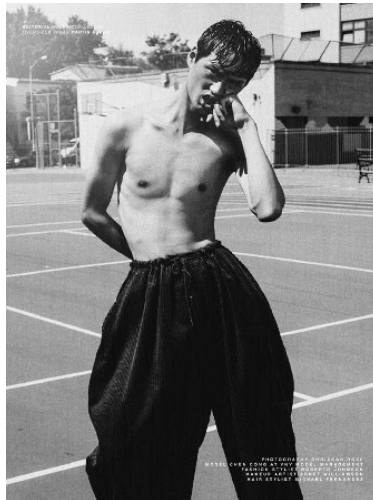

WNY

Height 6'2" Waist 30" Suit 36" L Inseam 34" Eyes Brown Hair Black

928 Broadway, Suite 700, New York, NY 10010 NEW YORK USA 10001 T: +1 212-206-1012

WNY

DISCOVER YOUR WORLD OF STYLE
IN STORE | ONLINE
Lane Crawford
LANECRAWFORD.COM

Height 6'2" Waist 30" Suit 36" L Inseam 34" Eyes Brown Hair Black

928 Broadway, Suite 700, New York, NY 10010 NEW YORK USA 10001 T: +1 212-206-1012

WNY

Height 6'2" Waist 30" Suit 36" L Inseam 34" Eyes Brown Hair Black