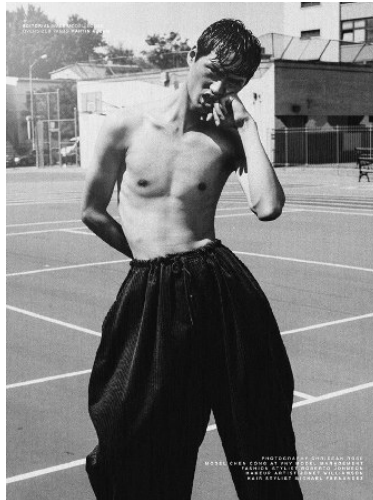

WNY

Height 6'2" Waist 30" Suit 36" L Inseam 34" Eyes Brown Hair Black

928 Broadway, Suite 700, New York, NY 10010 NEW YORK USA 10001 T: +1 212-206-1012

WNY

DISCOVER YOUR WORLD OF STYLE
IN STORE | ONLINE
Lane Crawford
LANECRAWFORD.COM

Height 6'2" Waist 30" Suit 36" L Inseam 34" Eyes Brown Hair Black

928 Broadway, Suite 700, New York, NY 10010 NEW YORK USA 10001 T: +1 212-206-1012

WNY

Height 6'2" Waist 30" Suit 36" L Inseam 34" Eyes Brown Hair Black