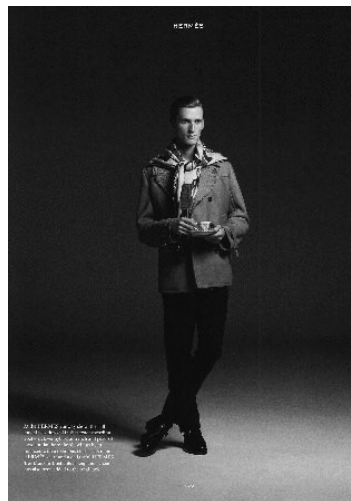

WNY

Ermenegildo Zegna

Height 6'2" Waist 30" Suit 40" L Inseam 34" Eyes Green Hair Dark Blonde

928 Broadway, Suite 700, New York, NY 10010 NEW YORK USA 10001 T: +1 212-206-1012

WNY

Height 6'2" Waist 30" Suit 40" L Inseam 34" Eyes Green Hair Dark Blonde

928 Broadway, Suite 700, New York, NY 10010 NEW YORK USA 10001 T: +1 212-206-1012

WNY

Height 6'2" Waist 30" Suit 40" L Inseam 34" Eyes Green Hair Dark Blonde

928 Broadway, Suite 700, New York, NY 10010 NEW YORK USA 10001 T: +1 212-206-1012