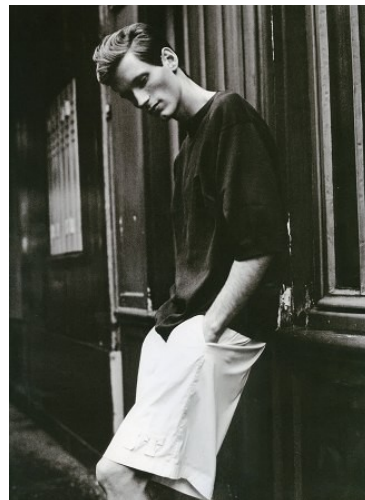

WNY

Height 6'2" Waist 30" Suit 40" L Inseam 34" Eyes Green Hair Dark Blonde

928 Broadway, Suite 700, New York, NY 10010 NEW YORK USA 10001 T: +1 212-206-1012