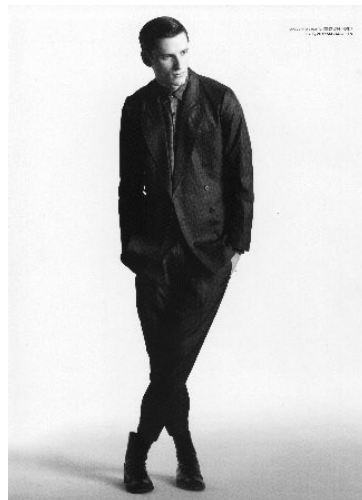

WNY

Ermenegildo Zegna

Height 6'2" Waist 30" Suit 40" L Inseam 34" Eyes Green Hair Dark Blonde

928 Broadway, Suite 700, New York, NY 10010 NEW YORK USA 10001 T: +1 212-206-1012

WNY

Height 6'2" Waist 30" Suit 40" L Inseam 34" Eyes Green Hair Dark Blonde

928 Broadway, Suite 700, New York, NY 10010 NEW YORK USA 10001 T: +1 212-206-1012

WNY

Height 6'2" Waist 30" Suit 40" L Inseam 34" Eyes Green Hair Dark Blonde

928 Broadway, Suite 700, New York, NY 10010 NEW YORK USA 10001 T: +1 212-206-1012

WNY

Height 6'2" Waist 30" Suit 40" L Inseam 34" Eyes Green Hair Dark Blonde

928 Broadway, Suite 700, New York, NY 10010 NEW YORK USA 10001 T: +1 212-206-1012

WNY

CERRUTI PURE SENSUALITY

Height 6'2" Waist 30" Suit 40" L Inseam 34" Eyes Green Hair Dark Blonde