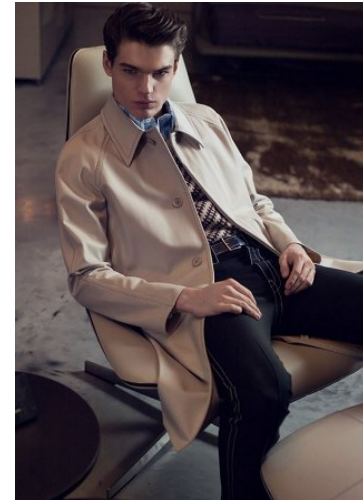

WNY

Height 6'2" Waist 31" Suit 40" L Inseam 34" Eyes Blue Hair Brown

928 Broadway, Suite 700, New York, NY 10010 NEW YORK USA 10001 T: +1 212-206-1012

VNY

Height 6'2" Waist 31" Suit 40" L Inseam 34" Eyes Blue Hair Brown