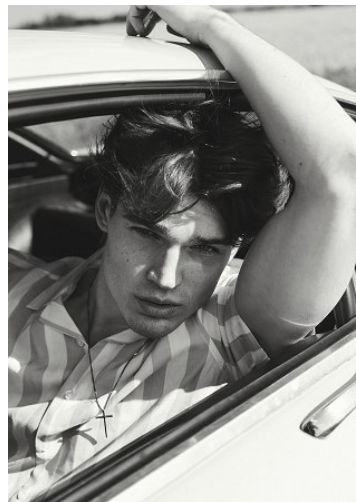

WNY

Height 6'2" Waist 31" Suit 40" L Inseam 34" Eyes Blue Hair Brown

928 Broadway, Suite 700, New York, NY 10010 NEW YORK USA 10001 T: +1 212-206-1012

VNY

Height 6'2" Waist 31" Suit 40" L Inseam 34" Eyes Blue Hair Brown