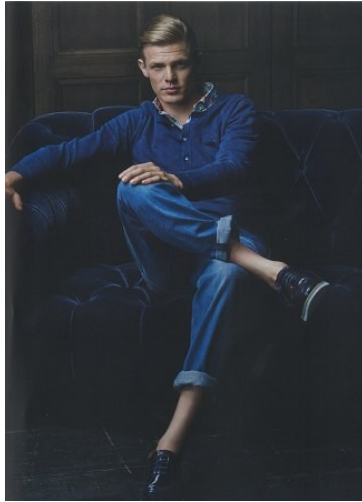

WNY

Height 6'2" Waist 31" Suit 40" L Inseam 34" Eyes Hazel Hair Blonde

928 Broadway, Suite 700, New York, NY 10010 NEW YORK USA 10001 T: +1 212-206-1012

WNY

Height 6'2" Waist 31" Suit 40" L Inseam 34" Eyes Hazel Hair Blonde

928 Broadway, Suite 700, New York, NY 10010 NEW YORK USA 10001 T: +1 212-206-1012

WNY

Height 6'2" Waist 31" Suit 40" L Inseam 34" Eyes Hazel Hair Blonde

928 Broadway, Suite 700, New York, NY 10010 NEW YORK USA 10001 T: +1 212-206-1012