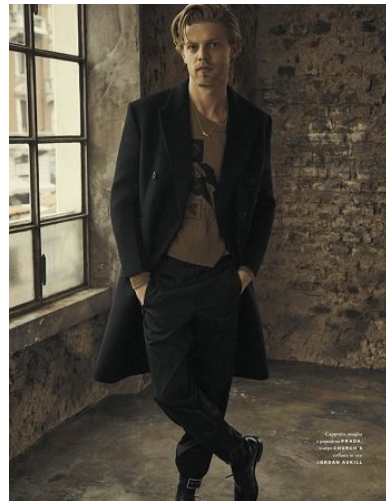

WNY

Height 6'2" Waist 31" Suit 40" L Inseam 34" Eyes Hazel Hair Blonde

928 Broadway, Suite 700, New York, NY 10010 NEW YORK USA 10001 T: +1 212-206-1012

WNY

Height 6'2" Waist 31" Suit 40" L Inseam 34" Eyes Hazel Hair Blonde

928 Broadway, Suite 700, New York, NY 10010 NEW YORK USA 10001 T: +1 212-206-1012

WNY

Height 6'2" Waist 31" Suit 40" L Inseam 34" Eyes Hazel Hair Blonde

928 Broadway, Suite 700, New York, NY 10010 NEW YORK USA 10001 T: +1 212-206-1012