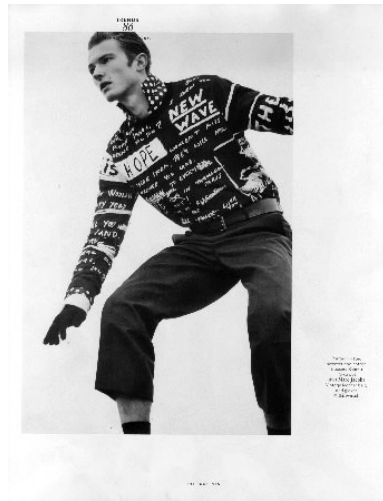

WNY

Height 6'2.5" Waist 31" Suit 38" L Inseam 34" Eyes Blue Hair Light Brown

928 Broadway, Suite 700, New York, NY 10010 NEW YORK USA 10001 T: +1 212-206-1012