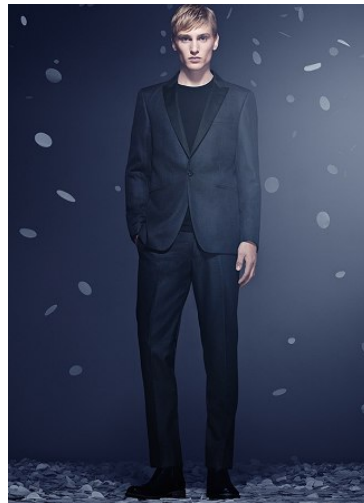

WNY

Height 6'2" Waist 30.5" Suit 38" L Inseam 32.5" Eyes Blue Hair Blonde

928 Broadway, Suite 700, New York, NY 10010 NEW YORK USA 10001 T: +1 212-206-1012

WNY

Height 6'2" Waist 30.5" Suit 38" L Inseam 32.5" Eyes Blue Hair Blonde

928 Broadway, Suite 700, New York, NY 10010 NEW YORK USA 10001 T: +1 212-206-1012

WNY

Height 6'2" Waist 30.5" Suit 38" L Inseam 32.5" Eyes Blue Hair Blonde

928 Broadway, Suite 700, New York, NY 10010 NEW YORK USA 10001 T: +1 212-206-1012