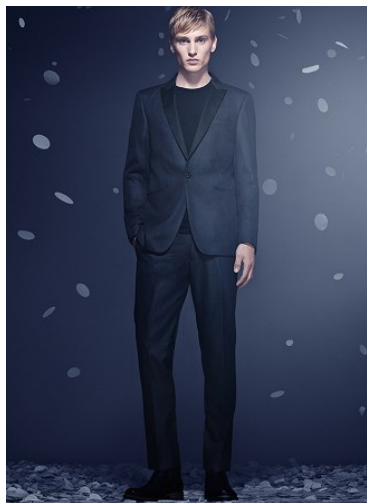

WNY

Model: [unreadable] Photo: [unreadable]

Model: [unreadable] Photo: [unreadable]

Model: [unreadable] Photo: [unreadable]

Height 6'2" Waist 30.5" Suit 38" L Inseam 32.5" Eyes Blue Hair Blonde

928 Broadway, Suite 700, New York, NY 10010 NEW YORK USA 10001 T: +1 212-206-1012

WNY

Height 6'2" Waist 30.5" Suit 38" L Inseam 32.5" Eyes Blue Hair Blonde

928 Broadway, Suite 700, New York, NY 10010 NEW YORK USA 10001 T: +1 212-206-1012

WNY

Height 6'2" Waist 30.5" Suit 38" L Inseam 32.5" Eyes Blue Hair Blonde