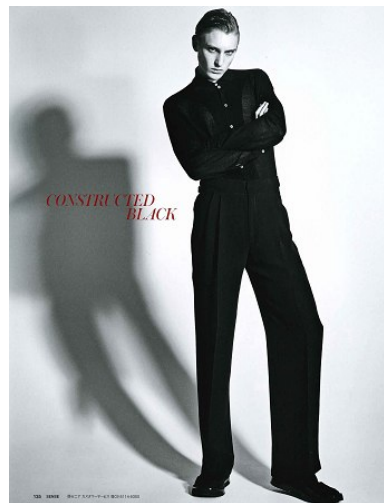

WNY

Height 6'2" Waist 30.5" Suit 38" L Inseam 32.5" Eyes Blue Hair Blonde

928 Broadway, Suite 700, New York, NY 10010 NEW YORK USA 10001 T: +1 212-206-1012