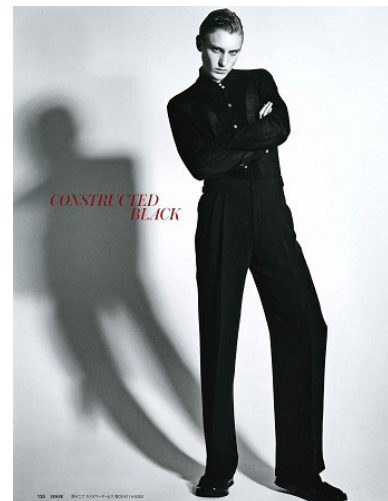

WNY

Height 6'2" Waist 30.5" Suit 38" L Inseam 32.5" Eyes Blue Hair Blonde

928 Broadway, Suite 700, New York, NY 10010 NEW YORK USA 10001 T: +1 212-206-1012

WNY

Height 6'2" Waist 30.5" Suit 38" L Inseam 32.5" Eyes Blue Hair Blonde