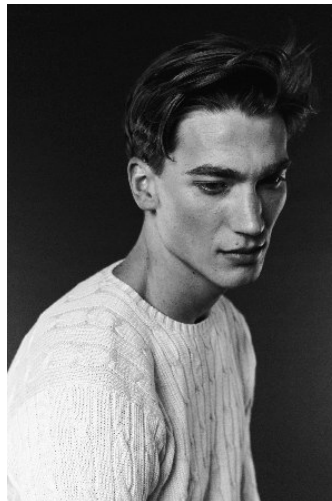

WNY

Height 6'2" Waist 31" Suit 40" L Inseam 34" Eyes Blue Hair Dark Blonde

928 Broadway, Suite 700, New York, NY 10010 NEW YORK USA 10001 T: +1 212-206-1012