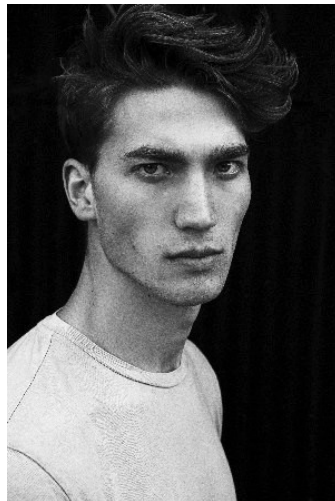

WNY

Height 6'2" Waist 31" Suit 40" L Inseam 34" Eyes Blue Hair Dark Blonde

928 Broadway, Suite 700, New York, NY 10010 NEW YORK USA 10001 T: +1 212-206-1012

WNY

Height 6'2" Waist 31" Suit 40" L Inseam 34" Eyes Blue Hair Dark Blonde

928 Broadway, Suite 700, New York, NY 10010 NEW YORK USA 10001 T: +1 212-206-1012

WNY

Height 6'2" Waist 31" Suit 40" L Inseam 34" Eyes Blue Hair Dark Blonde

928 Broadway, Suite 700, New York, NY 10010 NEW YORK USA 10001 T: +1 212-206-1012