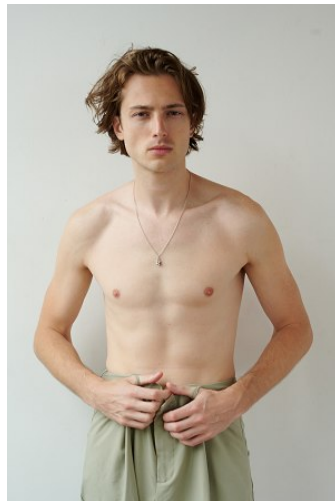

WNY

Height 6'2" Waist 30" Suit 38" L Inseam 34" Eyes Blue Hair Dark Blonde

928 Broadway, Suite 700, New York, NY 10010 NEW YORK USA 10001 T: +1 212-206-1012

VNY

Height 6'2" Waist 30" Suit 38" L Inseam 34" Eyes Blue Hair Dark Blonde

928 Broadway, Suite 700, New York, NY 10010 NEW YORK USA 10001 T: +1 212-206-1012

VNY

Height 6'2" Waist 30" Suit 38" L Inseam 34" Eyes Blue Hair Dark Blonde

928 Broadway, Suite 700, New York, NY 10010 NEW YORK USA 10001 T: +1 212-206-1012