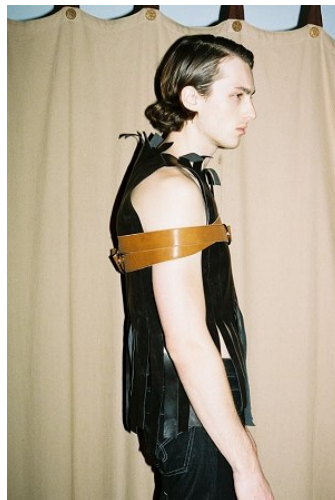

WNY

Height 6'2" Waist 30" Suit 38" L Inseam 34" Eyes Blue Hair Dark Blonde

928 Broadway, Suite 700, New York, NY 10010 NEW YORK USA 10001 T: +1 212-206-1012

VNY

Height 6'2" Waist 30" Suit 38" L Inseam 34" Eyes Blue Hair Dark Blonde

928 Broadway, Suite 700, New York, NY 10010 NEW YORK USA 10001 T: +1 212-206-1012

VNY

Height 6'2" Waist 30" Suit 38" L Inseam 34" Eyes Blue Hair Dark Blonde

928 Broadway, Suite 700, New York, NY 10010 NEW YORK USA 10001 T: +1 212-206-1012