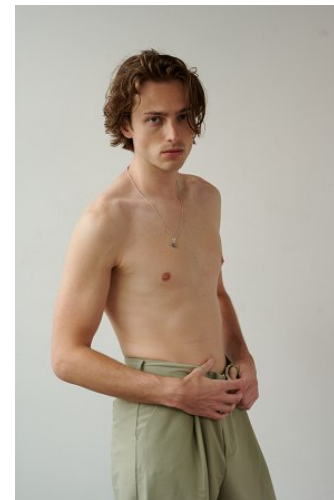

WNY

Height 6'2" Waist 30" Suit 38" L Inseam 34" Eyes Blue Hair Dark Blonde

928 Broadway, Suite 700, New York, NY 10010 NEW YORK USA 10001 T: +1 212-206-1012

VNY

Height 6'2" Waist 30" Suit 38" L Inseam 34" Eyes Blue Hair Dark Blonde

928 Broadway, Suite 700, New York, NY 10010 NEW YORK USA 10001 T: +1 212-206-1012

VNY

Height 6'2" Waist 30" Suit 38" L Inseam 34" Eyes Blue Hair Dark Blonde

928 Broadway, Suite 700, New York, NY 10010 NEW YORK USA 10001 T: +1 212-206-1012