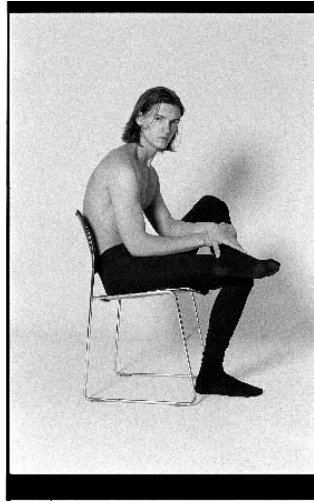

# VNY

Height 6'2" Waist 31" Suit 38" L Inseam 34" Eyes Brown Hair Brown

928 Broadway, Suite 700, New York, NY 10010 NEW YORK USA 10001 T: +1 212-206-1012