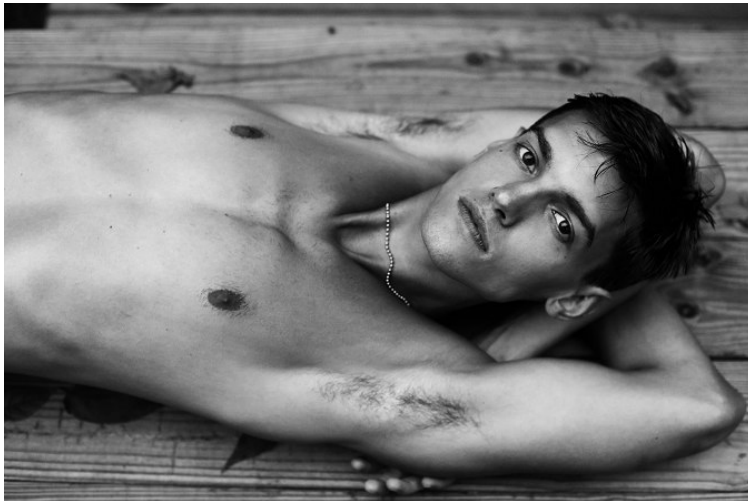

VNY

Height 6'2" Waist 31" Suit 38" L Inseam 34" Eyes Brown Hair Brown

928 Broadway, Suite 700, New York, NY 10010 NEW YORK USA 10001 T: +1 212-206-1012

WNY

Height 6'2" Waist 31" Suit 38" L Inseam 34" Eyes Brown Hair Brown

928 Broadway, Suite 700, New York, NY 10010 NEW YORK USA 10001 T: +1 212-206-1012

VNY

Height 6'2" Waist 31" Suit 38" L Inseam 34" Eyes Brown Hair Brown

928 Broadway, Suite 700, New York, NY 10010 NEW YORK USA 10001 T: +1 212-206-1012

WNY

Height 6'2" Waist 31" Suit 38" L Inseam 34" Eyes Brown Hair Brown

928 Broadway, Suite 700, New York, NY 10010 NEW YORK USA 10001 T: +1 212-206-1012