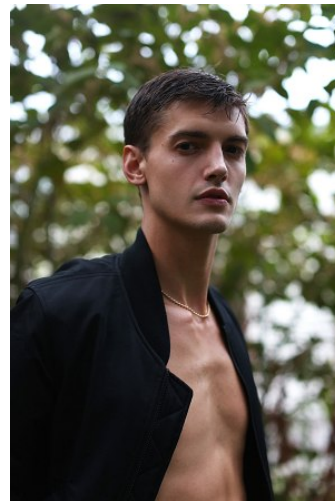

VNY

Height 6'2" Waist 31" Suit 38" L Inseam 34" Eyes Brown Hair Brown

928 Broadway, Suite 700, New York, NY 10010 NEW YORK USA 10001 T: +1 212-206-1012

WNY

Height 6'2" Waist 31" Suit 38" L Inseam 34" Eyes Brown Hair Brown

928 Broadway, Suite 700, New York, NY 10010 NEW YORK USA 10001 T: +1 212-206-1012

VNY

Height 6'2" Waist 31" Suit 38" L Inseam 34" Eyes Brown Hair Brown

928 Broadway, Suite 700, New York, NY 10010 NEW YORK USA 10001 T: +1 212-206-1012