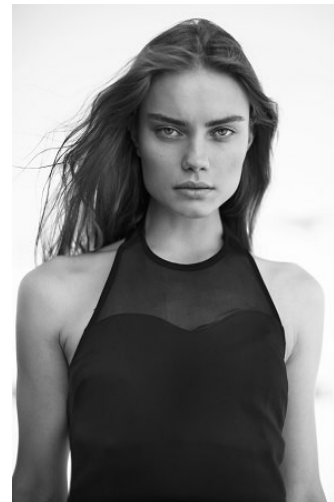

VNY

Height 5'10" Waist 24" Bust 32

•

Shoes 9 Eyes Green Hair Light Brown

928 Broadway, Suite 700, New York, NY 10010 NEW YORK USA 10001 T: +1 212-206-1012

VNY

Height 5'10" Waist 24" Bust 32

•