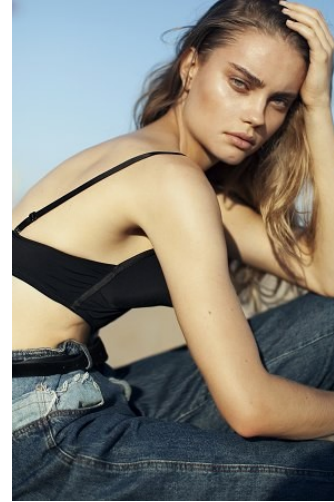

VNY

Height 5'10" Waist 24" Bust 32

•

Shoes 9 Eyes Green Hair Light Brown

928 Broadway, Suite 700, New York, NY 10010 NEW YORK USA 10001 T: +1 212-206-1012

VNY

Height 5'10" Waist 24" Bust 32

•