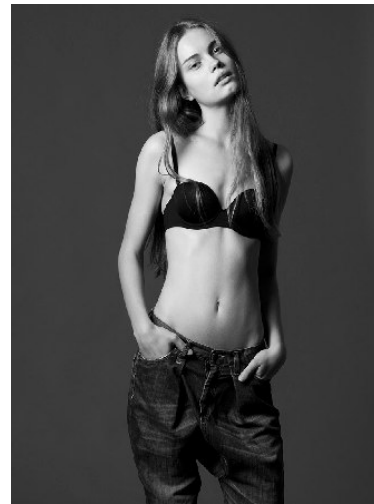

VNY

Height 5'10" Waist 24" Bust 32

•

Shoes 9 Eyes Green Hair Light Brown

928 Broadway, Suite 700, New York, NY 10011 NEW YORK USA 10001 T: +1 212-206-1012