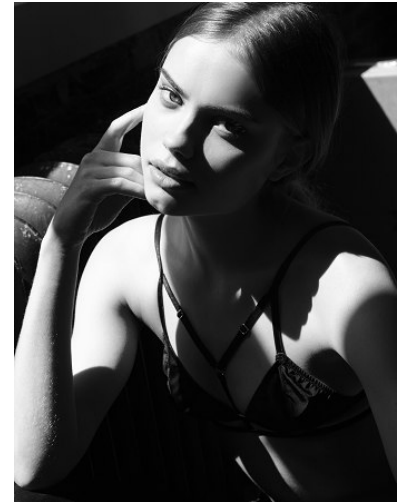

VNY

Height 5'10" Waist 24" Bust 32

•

Shoes 9 Eyes Green Hair Light Brown

928 Broadway, Suite 700, New York, NY 10010 NEW YORK USA 10001 T: +1 212-206-1012