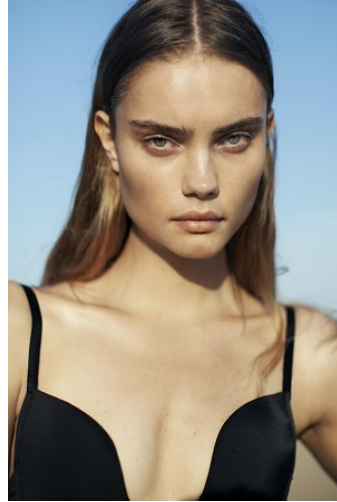

VNY

Height 5'10" Waist 24" Bust 32

•

Shoes 9 Eyes Green Hair Light Brown

928 Broadway, Suite 700, New York, NY 10010 NEW YORK USA 10001 T: +1 212-206-1012

Hip 34

VNY

Height 5'10" Waist 24" Bust 32