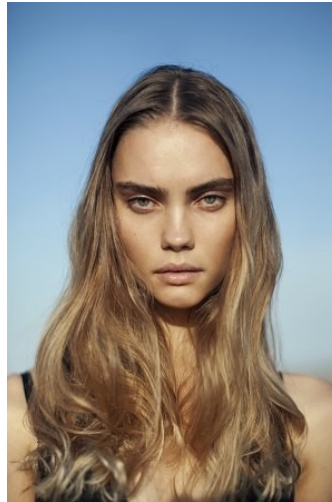

VNY

Height 5'10" Waist 24" Bust 32

•

Shoes 9 Eyes Green Hair Light Brown

928 Broadway, Suite 700, New York, NY 10010 NEW YORK USA 10001 T: +1 212-206-1012

Hip 34