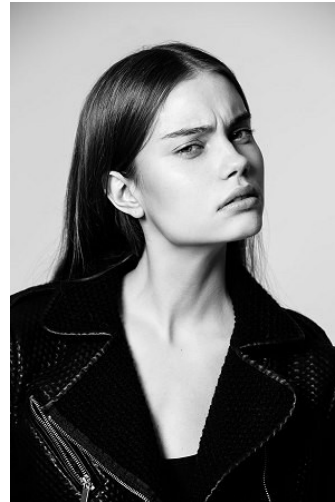

VNY

Height 5'10" Waist 24" Bust 32

•

Shoes 9 Eyes Green Hair Light Brown

928 Broadway, Suite 700, New York, NY 10010 NEW YORK USA 10001 T: +1 212-206-1012