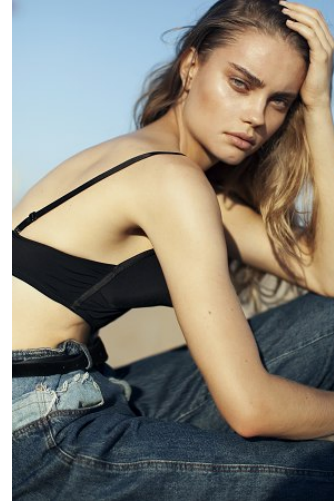

VNY

Height 5'10" Waist 24" Bust 32

•

Shoes 9 Eyes Green Hair Light Brown

928 Broadway, Suite 700, New York, NY 10010 NEW YORK USA 10001 T: +1 212-206-1012

Hip 34

VNY

Height 5'10" Waist 24" Bust 32