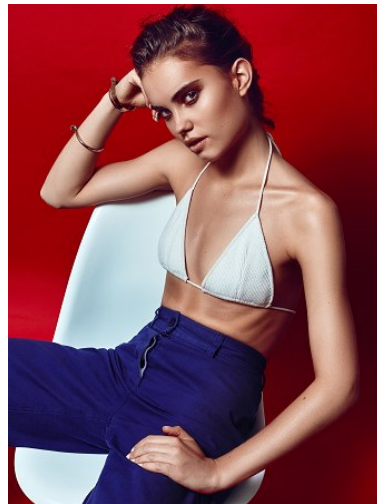

VNY

Height 5'10" Waist 24" Bust 32

•

Shoes 9 Eyes Green Hair Light Brown

928 Broadway, Suite 700, New York, NY 10011 NEW YORK USA 10001 T: +1 212-206-1012