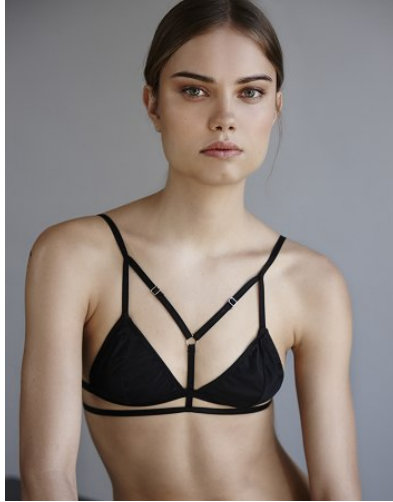

VNY

Height 5'10" Waist 24" Bust 32

•

Shoes 9 Eyes Green Hair Light Brown

928 Broadway, Suite 700, New York, NY 10010 NEW YORK USA 10001 T: +1 212-206-1012

VNY

Height 5'10" Waist 24" Bust 32

•

Shoes 9 Eyes Green Hair Light Brown

928 Broadway, Suite 700, New York, NY 10001 NEW YORK USA 10001 T: +1 212-206-1012

VNY

Height 5'10" Waist 24" Bust 32

•

Shoes 9 Eyes Green Hair Light Brown

928 Broadway, Suite 700, New York, NY 10010 NEW YORK USA 10001 T: +1 212-206-1012