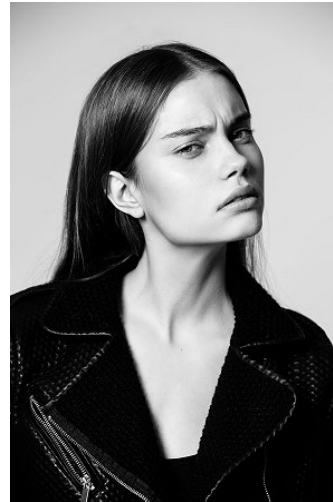

VNY

Height 5'10" Waist 24" Bust 32

•

Shoes 9 Eyes Green Hair Light Brown

928 Broadway, Suite 700, New York, NY 10010 NEW YORK USA 10001 T: +1 212-206-1012