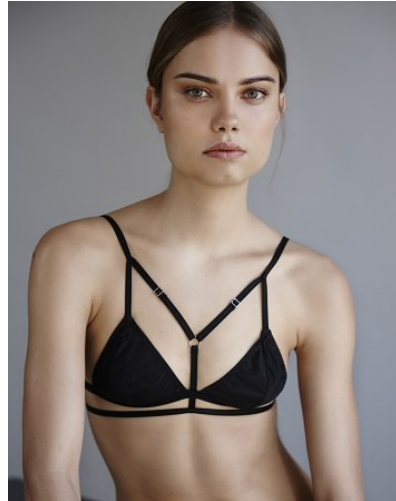

VNY

Height 5'10" Waist 24" Bust 32

•

Shoes 9 Eyes Green Hair Light Brown

928 Broadway, Suite 700, New York, NY 10010 NEW YORK USA 10001 T: +1 212-206-1012

Hip 34

VNY

Height 5'10" Waist 24" Bust 32

•

Shoes 9 Eyes Green Hair Light Brown

928 Broadway, Suite 700, New York, NY 10001 NEW YORK USA 10001 T: +1 212-206-1012

VNY

Height 5'10" Waist 24" Bust 32

•

Shoes 9 Eyes Green Hair Light Brown

928 Broadway, Suite 700, New York, NY 10011 NEW YORK USA 10001 T: +1 212-206-1012