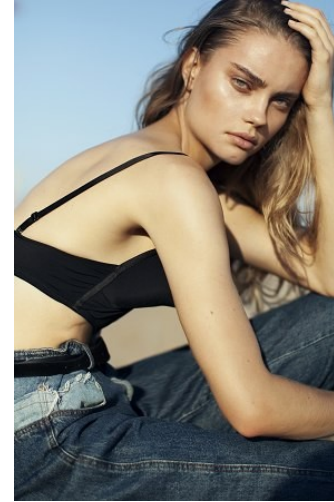

VNY

Height 5'10" Waist 24" Bust 32

•

Shoes 9 Eyes Green Hair Light Brown

928 Broadway, Suite 700, New York, NY 10010 NEW YORK USA 10001 T: +1 212-206-1012

VNY

Height 5'10" Waist 24" Bust 32

•