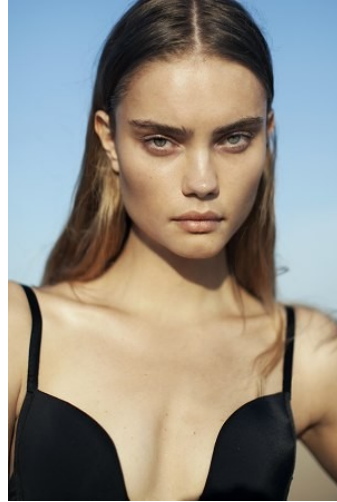

VNY

Height 5'10" Waist 24" Bust 32

•

Shoes 9 Eyes Green Hair Light Brown

928 Broadway, Suite 700, New York, NY 10010 NEW YORK USA 10001 T: +1 212-206-1012

VNY

Height 5'10" Waist 24" Bust 32

•