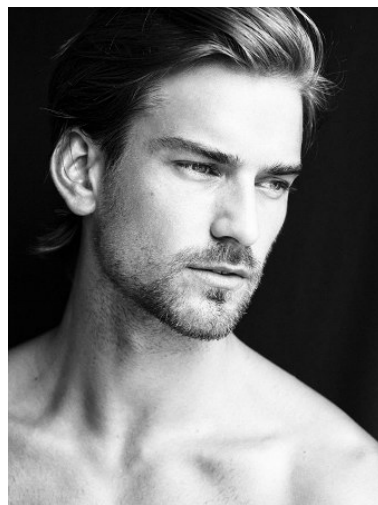

WNY

Height 6'2" Waist 31" Suit 40" L Inseam 34" Eyes Blue Hair Blonde

928 Broadway, Suite 700, New York, NY 10010 NEW YORK USA 10001 T: +1 212-206-1012

VNY

Height 6'2" Waist 31" Suit 40" L Inseam 34" Eyes Blue Hair Blonde

928 Broadway, Suite 700, New York, NY 10010 NEW YORK USA 10001 T: +1 212-206-1012

VNY

MICHAEL
MICHAEL KORS
MICHAELKORS.COM

Height 6'2" Waist 31" Suit 40" L Inseam 34" Eyes Blue Hair Blonde

928 Broadway, Suite 700, New York, NY 10010 NEW YORK USA 10001 T: +1 212-206-1012

WNY

Height 6'2" Waist 31" Suit 40" L Inseam 34" Eyes Blue Hair Blonde

928 Broadway, Suite 700, New York, NY 10010 NEW YORK USA 10001 T: +1 212-206-1012