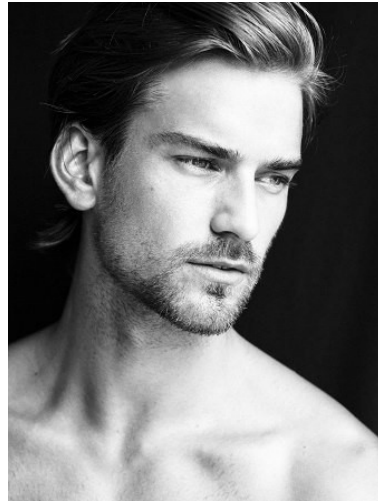

WNY

Height 6'2" Waist 31" Suit 40" L Inseam 34" Eyes Blue Hair Blonde

928 Broadway, Suite 700, New York, NY 10010 NEW YORK USA 10001 T: +1 212-206-1012

VNY

Height 6'2" Waist 31" Suit 40" L Inseam 34" Eyes Blue Hair Blonde

928 Broadway, Suite 700, New York, NY 10010 NEW YORK USA 10001 T: +1 212-206-1012

VNY

MICHAEL
MICHAEL KORS
MICHAELKORS.COM

Height 6'2" Waist 31" Suit 40" L Inseam 34" Eyes Blue Hair Blonde

928 Broadway, Suite 700, New York, NY 10010 NEW YORK USA 10001 T: +1 212-206-1012

WNY

Height 6'2" Waist 31" Suit 40" L Inseam 34" Eyes Blue Hair Blonde

928 Broadway, Suite 700, New York, NY 10010 NEW YORK USA 10001 T: +1 212-206-1012