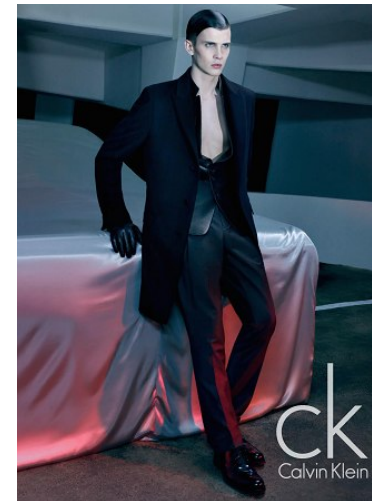

VNY

Height 6'1.5" Waist 31" Suit 40" L Inseam 34" Eyes Blue Hair Brown

928 Broadway, Suite 700, New York, NY 10010 NEW YORK USA 10001 T: +1 212-206-1012

WNY

Height 6'1.5" Waist 31" Suit 40" L Inseam 34" Eyes Blue Hair Brown

928 Broadway, Suite 700, New York, NY 10010 NEW YORK USA 10001 T: +1 212-206-1012

VNY

Height 6'1.5" Waist 31" Suit 40" L Inseam 34" Eyes Blue Hair Brown

928 Broadway, Suite 700, New York, NY 10010 NEW YORK USA 10001 T: +1 212-206-1012