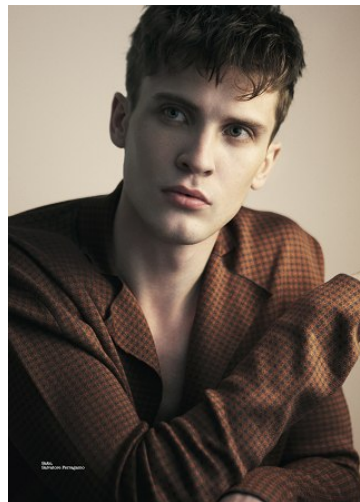

VNY

Height 6'1.5" Waist 31" Suit 40" L Inseam 34" Eyes Blue Hair Brown

928 Broadway, Suite 700, New York, NY 10010 NEW YORK USA 10001 T: +1 212-206-1012

WNY

Height 6'1.5" Waist 31" Suit 40" L Inseam 34" Eyes Blue Hair Brown

928 Broadway, Suite 700, New York, NY 10010 NEW YORK USA 10001 T: +1 212-206-1012

VNY

Height 6'1.5" Waist 31" Suit 40" L Inseam 34" Eyes Blue Hair Brown

928 Broadway, Suite 700, New York, NY 10010 NEW YORK USA 10001 T: +1 212-206-1012