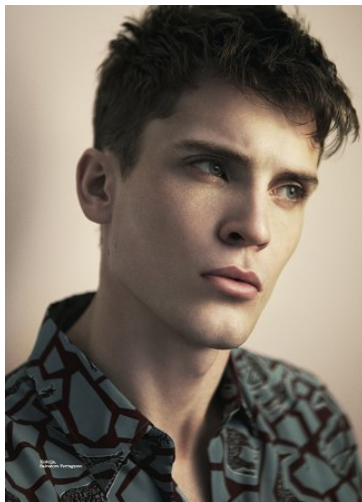

VNY

Height 6'1.5" Waist 31" Suit 40" L Inseam 34" Eyes Blue Hair Brown

928 Broadway, Suite 700, New York, NY 10010 NEW YORK USA 10001 T: +1 212-206-1012

WNY

Height 6'1.5" Waist 31" Suit 40" L Inseam 34" Eyes Blue Hair Brown

928 Broadway, Suite 700, New York, NY 10010 NEW YORK USA 10001 T: +1 212-206-1012

VNY

Height 6'1.5" Waist 31" Suit 40" L Inseam 34" Eyes Blue Hair Brown

928 Broadway, Suite 700, New York, NY 10010 NEW YORK USA 10001 T: +1 212-206-1012