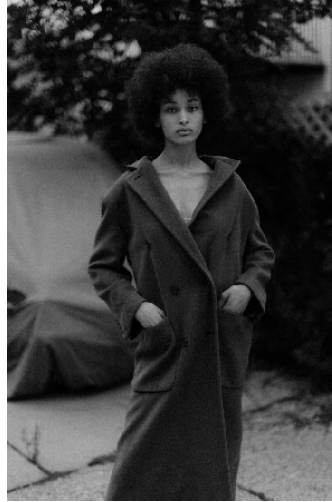

WNY

Hip 34

Height 5'9" Waist 24" Bust 32

•

Shoes 7.5 Eyes Hazel Hair Dark Brown

928 Broadway, Suite 700, New York, NY 10001 NEW YORK USA 10001 T: +1 212-206-1012

VNY

Height 5'9" Waist 24" Bust 32