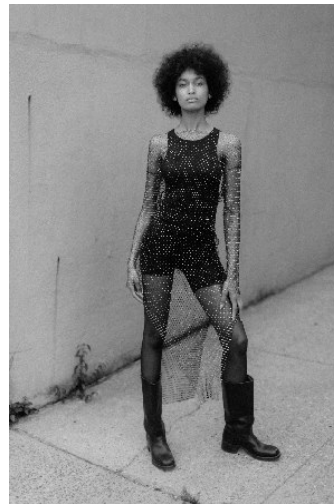

WNY

Hip 34

Height 5'9" Waist 24" Bust 32

•

Shoes 7.5 Eyes Hazel Hair Dark Brown

928 Broadway, Suite 700, New York, NY 10001 NEW YORK USA 10001 T: +1 212-206-1012

VNY

Height 5'9" Waist 24" Bust 32

•

Shoes 7.5 Eyes Hazel Hair Dark Brown

928 Broadway, Suite 700, New York, NY 10010 NEW YORK USA 10001 T: +1 212-206-1012

VNY

Height 5'9" Waist 24" Bust 32

•

Shoes 7.5 Eyes Hazel Hair Dark Brown

928 Broadway, Suite 700, New York, NY 10010 NEW YORK USA 10001 T: +1 212-206-1012