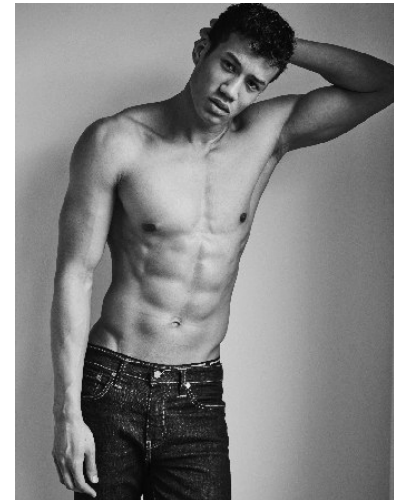

VNY

Height 6'3" Waist 31" Suit 38" L Inseam 34" Eyes Brown Hair Black

928 Broadway, Suite 700, New York, NY 10010 NEW YORK USA 10001 T: +1 212-206-1012

WNY

Height 6'3" Waist 31" Suit 38" L Inseam 34" Eyes Brown Hair Black

928 Broadway, Suite 700, New York, NY 10010 NEW YORK USA 10001 T: +1 212-206-1012

VNY

Height 6'3" Waist 31" Suit 38" L Inseam 34" Eyes Brown Hair Black

928 Broadway, Suite 700, New York, NY 10010 NEW YORK USA 10001 T: +1 212-206-1012

WNY

Height 6'3" Waist 31" Suit 38" L Inseam 34" Eyes Brown Hair Black

928 Broadway, Suite 700, New York, NY 10010 NEW YORK USA 10001 T: +1 212-206-1012