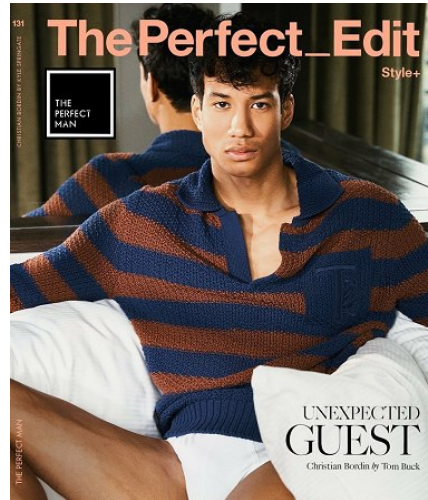

VNY

Height 6'3" Waist 31" Suit 38" L Inseam 34" Eyes Brown Hair Black

928 Broadway, Suite 700, New York, NY 10010 NEW YORK USA 10001 T: +1 212-206-1012

WNY

Height 6'3" Waist 31" Suit 38" L Inseam 34" Eyes Brown Hair Black

928 Broadway, Suite 700, New York, NY 10010 NEW YORK USA 10001 T: +1 212-206-1012

VNY

Height 6'3" Waist 31" Suit 38" L Inseam 34" Eyes Brown Hair Black

928 Broadway, Suite 700, New York, NY 10010 NEW YORK USA 10001 T: +1 212-206-1012