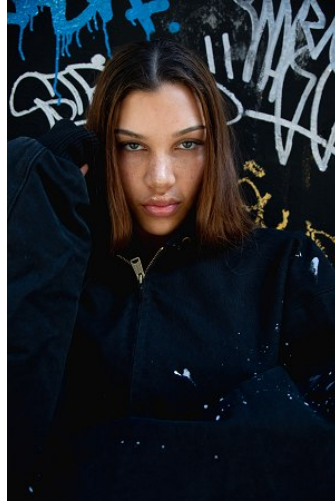

# VNY

Hip 37.5

Height 5'10.5" Waist 27" Bust 34

Shoes 10 Eyes Blue Hair Brown

928 Broadway, Suite 700, New York, NY 10010 NEW YORK USA 10001 T: +1 212-206-1012

# VNY

Height 5'10.5" Waist 27" Bust 34

Shoes 10 Eyes Blue Hair Brown

928 Broadway, Suite 700, New York, NY 10010 NEW YORK USA 10001 T: +1 212-206-1012

Hip 37.5