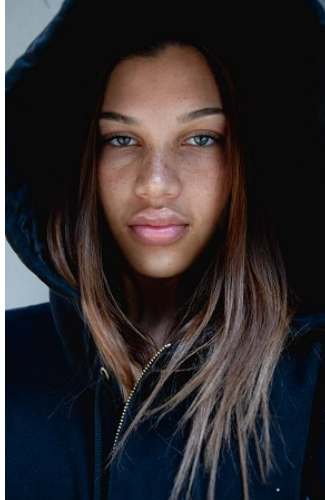

# VNY

Hip 37.5

Height 5'10.5" Waist 27" Bust 34

Shoes 10 Eyes Blue Hair Brown

928 Broadway, Suite 700, New York, NY 10010 NEW YORK USA 10001 T: +1 212-206-1012

# VNY

Height 5'10.5" Waist 27" Bust 34

Shoes 10 Eyes Blue Hair Brown

928 Broadway, Suite 700, New York, NY 10010 NEW YORK USA 10001 T: +1 212-206-1012

Hip 37.5