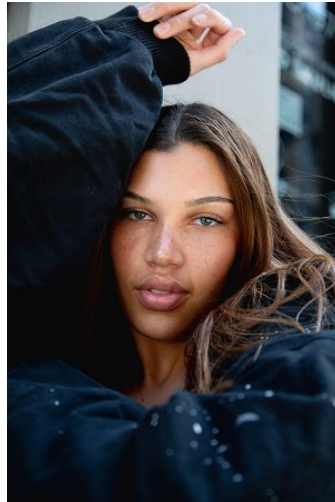

# VNY

Hip 37.5

Height 5'10.5" Waist 27" Bust 34

Shoes 10 Eyes Blue Hair Brown

928 Broadway, Suite 700, New York, NY 10010 NEW YORK USA 10001 T: +1 212-206-1012

# VNY

Height 5'10.5" Waist 27" Bust 34

Shoes 10 Eyes Blue Hair Brown

928 Broadway, Suite 700, New York, NY 10010 NEW YORK USA 10001 T: +1 212-206-1012

Hip 37.5