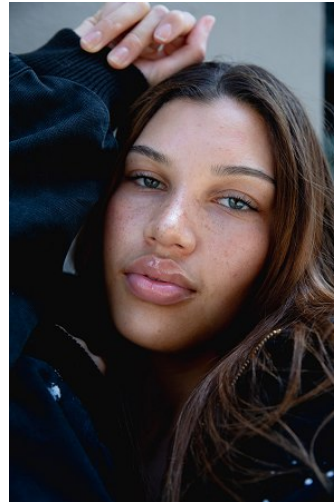

# VNY

Hip 37.5

Height 5'10.5" Waist 27" Bust 34

Shoes 10 Eyes Blue Hair Brown

928 Broadway, Suite 700, New York, NY 10010 NEW YORK USA 10001 T: +1 212-206-1012

# VNY

Height 5'10.5" Waist 27" Bust 34

Shoes 10 Eyes Blue Hair Brown

928 Broadway, Suite 700, New York, NY 10010 NEW YORK USA 10001 T: +1 212-206-1012

Hip 37.5