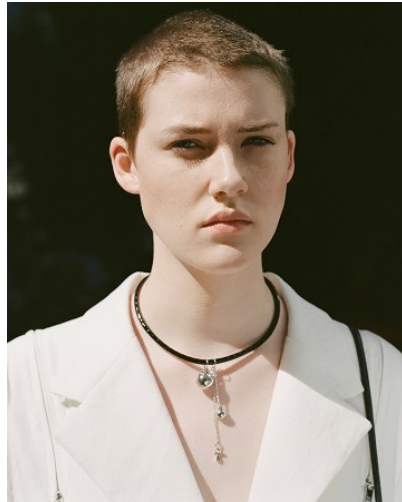

VNY

Height 5'11" Waist 25.5" Bust 34

•

Shoes 10 Eyes Blue Hair Brown

928 Broadway, Suite 700, New York, NY 10010 NEW YORK USA 10001 T: +1 212-206-1012

Hip 35.5

VNY

Height 5'11" Waist 25.5" Bust 34

•

Shoes 10 Eyes Blue Hair Brown

928 Broadway, Suite 700, New York, NY 10010 NEW YORK USA 10001 T: +1 212-206-1012

Hip 35.5

VNY

Height 5'11" Waist 25.5" Bust 34

•
Shoes 10 Eyes Blue Hair Brown

928 Broadway, Suite 700, New York, NY 10010 NEW YORK USA 10001 T: +1 212-206-1012