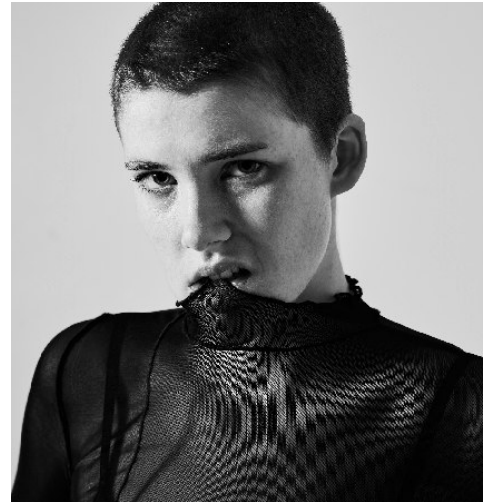

VNY

Height 5'11" Waist 25.5" Bust 34

•

Shoes 10 Eyes Blue Hair Brown

928 Broadway, Suite 700, New York, NY 10010 NEW YORK USA 10001 T: +1 212-206-1012

Hip 35.5

VNY

Height 5'11" Waist 25.5" Bust 34

•

Shoes 10 Eyes Blue Hair Brown

928 Broadway, Suite 700, New York, NY 10010 NEW YORK USA 10001 T: +1 212-206-1012

Hip 35.5

VNY

Height 5'11" Waist 25.5" Bust 34

•
Shoes 10 Eyes Blue Hair Brown

928 Broadway, Suite 700, New York, NY 10010 NEW YORK USA 10001 T: +1 212-206-1012