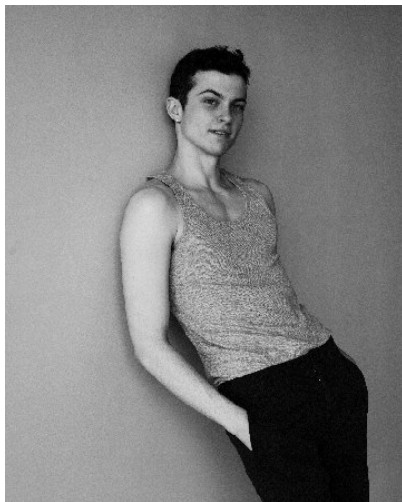

WNY

Height 6'0" Waist 30" Suit 38" R Inseam 32" Eyes Grey Hair Brown

928 Broadway, Suite 700, New York, NY 10010 NEW YORK USA 10001 T: +1 212-206-1012

WNY

Height 6'0" Waist 30" Suit 38" R Inseam 32" Eyes Grey Hair Brown

928 Broadway, Suite 700, New York, NY 10010 NEW YORK USA 10001 T: +1 212-206-1012

WNY

Height 6'0" Waist 30" Suit 38" R Inseam 32" Eyes Grey Hair Brown

928 Broadway, Suite 700, New York, NY 10010 NEW YORK USA 10001 T: +1 212-206-1012