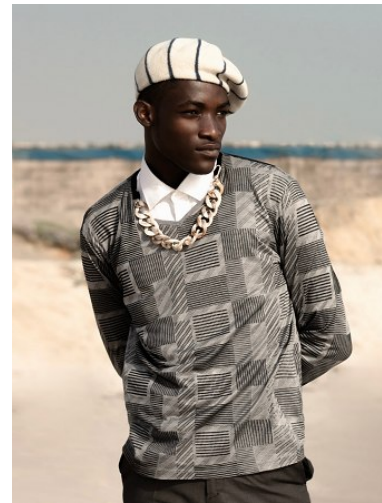

WNY

Height 6'2" Waist 30" Suit 38" L Inseam 34" Eyes Brown Hair Black

928 Broadway, Suite 700, New York, NY 10010 NEW YORK USA 10001 T: +1 212-206-1012

WNY

Height 6'2" Waist 30" Suit 38" L Inseam 34" Eyes Brown Hair Black