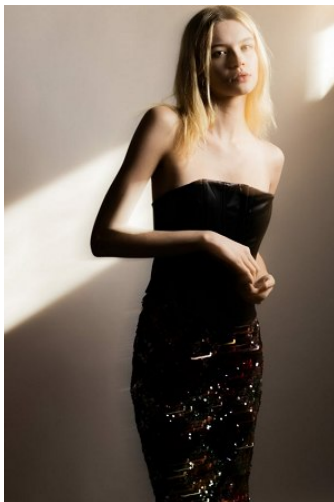

WNY

Height 5'10" Waist 25" Bust 32 Dress 2 US Shoes 9.5 Eyes Green Hair Blonde

928 Broadway, Suite 700, New York, NY 10010 NEW YORK USA 10001 T: +1 212-206-1012

WNY

Height 5'10" Waist 25" Bust 32 Dress 2 US Shoes 9.5 Eyes Green Hair Blonde

928 Broadway, Suite 700, New York, NY 10010 NEW YORK USA 10001 T: +1 212-206-1012

VNY

Height 5'10" Waist 25" Bust 32 Dress 2 US Shoes 9.5 Eyes Green Hair Blonde

928 Broadway, Suite 700, New York, NY 10010 NEW YORK USA 10001 T: +1 212-206-1012