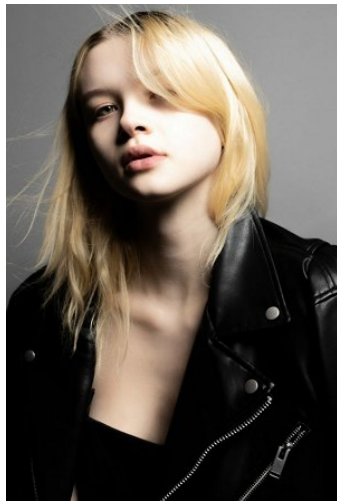

WNY

Height 5'10" Waist 25" Bust 32 Dress 2 US Shoes 9.5 Eyes Green Hair Blonde

928 Broadway, Suite 700, New York, NY 10010 NEW YORK USA 10001 T: +1 212-206-1012

WNY

Height 5'10" Waist 25" Bust 32 Dress 2 US Shoes 9.5 Eyes Green Hair Blonde

928 Broadway, Suite 700, New York, NY 10010 NEW YORK USA 10001 T: +1 212-206-1012

VNY

Height 5'10" Waist 25" Bust 32 Dress 2 US Shoes 9.5 Eyes Green Hair Blonde

928 Broadway, Suite 700, New York, NY 10010 NEW YORK USA 10001 T: +1 212-206-1012