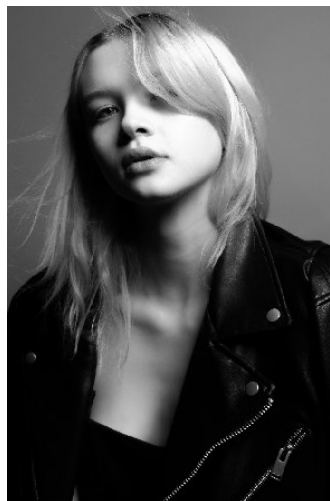

VNY

Height 5'10" Waist 25" Bust 32 Dress 2 US Shoes 9.5 Eyes Green Hair Blonde

928 Broadway, Suite 700, New York, NY 10010 NEW YORK USA 10001 T: +1 212-206-1012