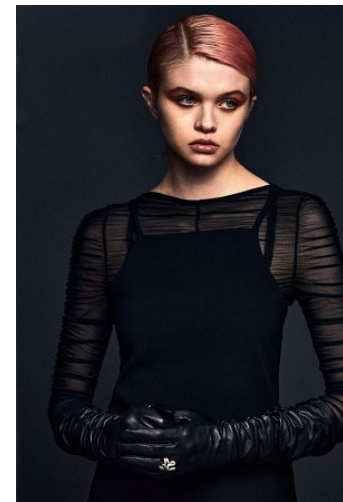

WNY

Height 5'10" Waist 25" Bust 32 Dress 2 US Shoes 9.5 Eyes Green Hair Blonde

928 Broadway, Suite 700, New York, NY 10010 NEW YORK USA 10001 T: +1 212-206-1012

WNY

Height 5'10" Waist 25" Bust 32 Dress 2 US Shoes 9.5 Eyes Green Hair Blonde

928 Broadway, Suite 700, New York, NY 10010 NEW YORK USA 10001 T: +1 212-206-1012

VNY

Height 5'10" Waist 25" Bust 32 Dress 2 US Shoes 9.5 Eyes Green Hair Blonde

928 Broadway, Suite 700, New York, NY 10010 NEW YORK USA 10001 T: +1 212-206-1012