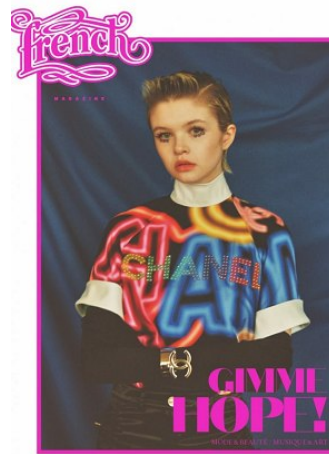

WNY

Height 5'10" Waist 25" Bust 32 Dress 2 US Shoes 9.5 Eyes Green Hair Blonde

928 Broadway, Suite 700, New York, NY 10010 NEW YORK USA 10001 T: +1 212-206-1012

WNY

Height 5'10" Waist 25" Bust 32 Dress 2 US Shoes 9.5 Eyes Green Hair Blonde

928 Broadway, Suite 700, New York, NY 10010 NEW YORK USA 10001 T: +1 212-206-1012

VNY

Height 5'10" Waist 25" Bust 32 Dress 2 US Shoes 9.5 Eyes Green Hair Blonde

928 Broadway, Suite 700, New York, NY 10010 NEW YORK USA 10001 T: +1 212-206-1012