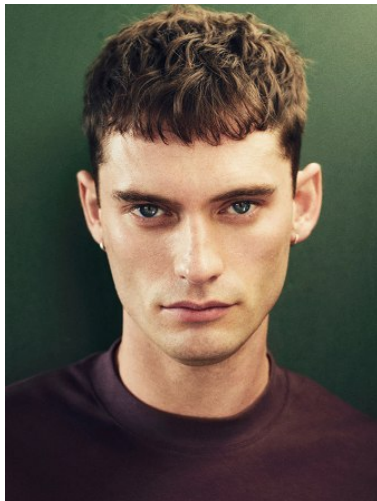

WNY

Height 6'2" Waist 30" Eyes Green Hair Brown

928 Broadway, Suite 700, New York, NY 10010 NEW YORK USA 10001 T: +1 212-206-1012

WNY

Height 6'2" Waist 30" Eyes Green Hair Brown

928 Broadway, Suite 700, New York, NY 10010 NEW YORK USA 10001 T: +1 212-206-1012