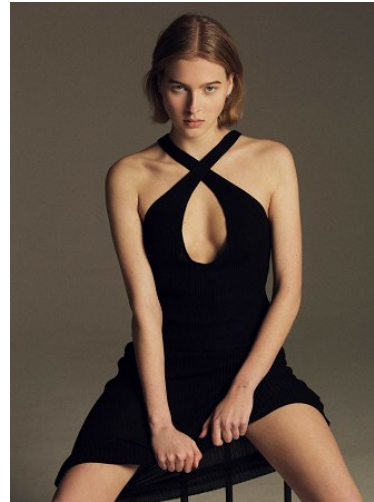

VNY

Height 5'9.5" Waist 23.5" Bust 31.5

Shoes 8 Eyes Blue Hair Blonde

928 Broadway, Suite 700, New York, NY 10010 NEW YORK USA 10001 T: +1 212-206-1012

VNY

Height 5'9.5" Waist 23.5" Bust 31.5

•

Shoes 8 Eyes Blue Hair Blonde

928 Broadway, Suite 700, New York, NY 10010 NEW YORK USA 10001 T: +1 212-206-1012

VNY

Height 5'9.5" Waist 23.5" Bust 31.5

•

Shoes 8 Eyes Blue Hair Blonde

928 Broadway, Suite 700, New York, NY 10010 NEW YORK USA 10001 T: +1 212-206-1012