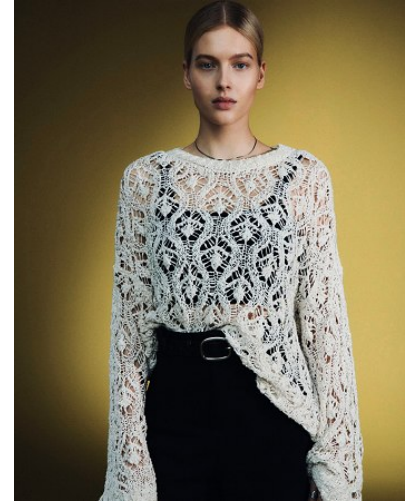

VNY

Height 5'9.5" Waist 23.5" Bust 31.5

Shoes 8 Eyes Blue Hair Blonde

928 Broadway, Suite 700, New York, NY 10010 NEW YORK USA 10001 T: +1 212-206-1012

VNY

Height 5'9.5" Waist 23.5" Bust 31.5

•

Shoes 8 Eyes Blue Hair Blonde

928 Broadway, Suite 700, New York, NY 10010 NEW YORK USA 10001 T: +1 212-206-1012

VNY

Height 5'9.5" Waist 23.5" Bust 31.5

•

Shoes 8 Eyes Blue Hair Blonde

928 Broadway, Suite 700, New York, NY 10010 NEW YORK USA 10001 T: +1 212-206-1012