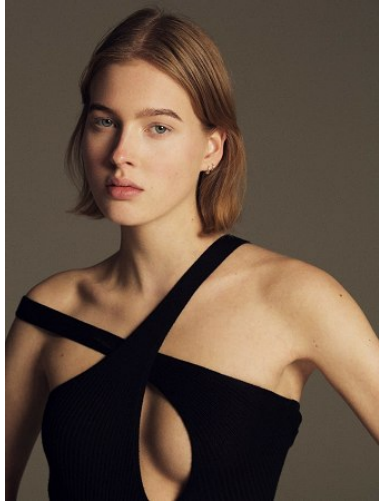

VNY

Height 5'9.5" Waist 23.5" Bust 31.5

Shoes 8 Eyes Blue Hair Blonde

928 Broadway, Suite 700, New York, NY 10010 NEW YORK USA 10001 T: +1 212-206-1012

VNY

Height 5'9.5" Waist 23.5" Bust 31.5

•

Shoes 8 Eyes Blue Hair Blonde

928 Broadway, Suite 700, New York, NY 10010 NEW YORK USA 10001 T: +1 212-206-1012

VNY

Height 5'9.5" Waist 23.5" Bust 31.5

•

Shoes 8 Eyes Blue Hair Blonde

928 Broadway, Suite 700, New York, NY 10010 NEW YORK USA 10001 T: +1 212-206-1012