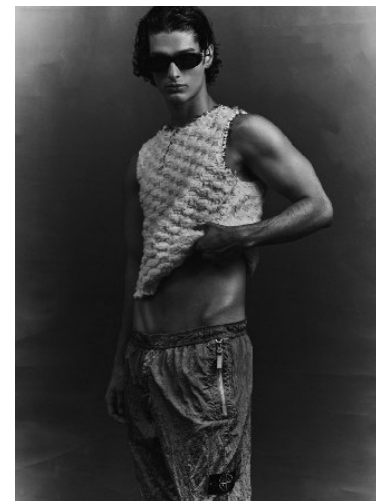

VNY

Height 6'2.5" Waist 30" Suit 32" L Inseam 34.5" Eyes Brown Hair Dark Brown

928 Broadway, Suite 700, New York, NY 10010 NEW YORK USA 10001 T: +1 212-206-1012

VNY

Height 6'2.5" Waist 30" Suit 32" L Inseam 34.5" Eyes Brown Hair Dark Brown

928 Broadway, Suite 700, New York, NY 10010 NEW YORK USA 10001 T: +1 212-206-1012

WNY

Height 6'2.5" Waist 30" Suit 32" L Inseam 34.5" Eyes Brown Hair Dark Brown

928 Broadway, Suite 700, New York, NY 10010 NEW YORK USA 10001 T: +1 212-206-1012