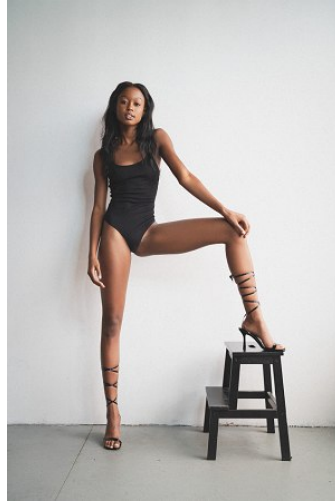

# VNY

Height 5'10.5" Waist 24" Bust 32B Dress 2 US

•

Shoes 9 Eyes Brown Hair Brown

928 Broadway, Suite 700, New York, NY 10010 NEW YORK USA 10001 T: +1 212-206-1012