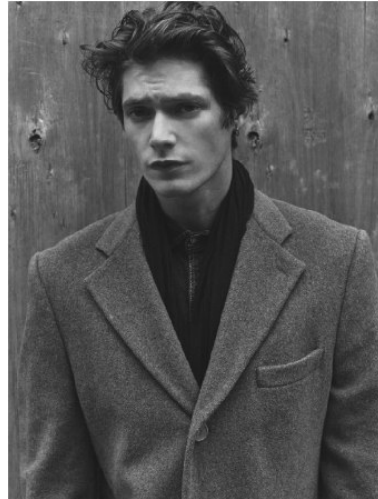

WNY

Height 6'1.5" Waist 30" Suit 38" L Eyes Blue Hair Brown

928 Broadway, Suite 700, New York, NY 10010 NEW YORK USA 10001 T: +1 212-206-1012