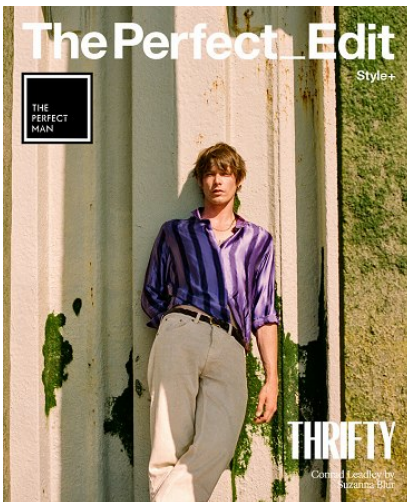

WNY

Height 6'1.5" Waist 30" Suit 38" L Eyes Blue Hair Brown

928 Broadway, Suite 700, New York, NY 10010 NEW YORK USA 10001 T: +1 212-206-1012