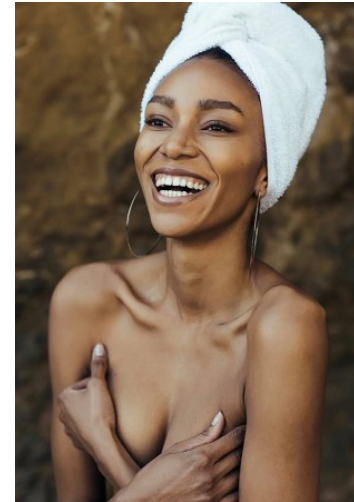

VNY

Height 5'10.5" Waist 24.5" Bust 32.5 Dress 2 US

Shoes 10 Eyes Brown Hair Dark Brown

928 Broadway, Suite 700, New York, NY 10011 NEW YORK USA 10001 T: +1 212-206-1012

Hip 35.5

VNY

Height 5'10.5" Waist 24.5" Bust 32.5 Dress 2 US