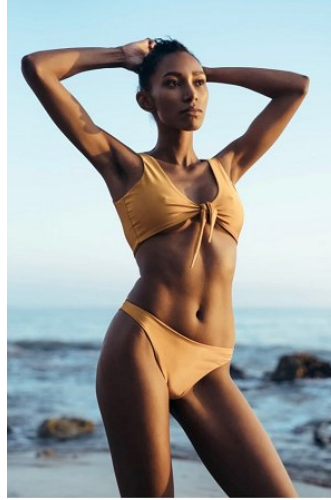

VNY

Height 5'10.5" Waist 24.5" Bust 32.5 Dress 2 US

Shoes 10 Eyes Brown Hair Dark Brown

928 Broadway, Suite 700, New York, NY 10011 NEW YORK USA 10001 T: +1 212-206-1012

Hip 35.5

VNY

Height 5'10.5" Waist 24.5" Bust 32.5 Dress 2 US