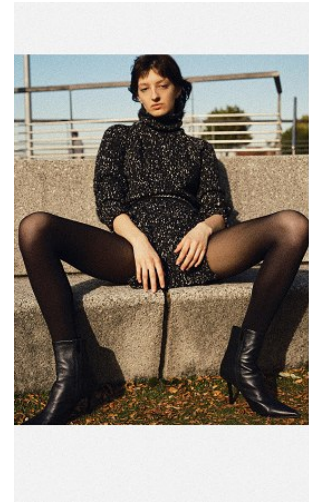

VNY

Height 5'9.5" Waist 24.5" Bust 32 Dress 0-2 US

•
Shoes 8 Eyes Hazel Hair Brown

928 Broadway, Suite 700, New York, NY 10010 NEW YORK USA 10001 T: +1 212-206-1012

Hip 34.5

VNY

Height 5'9.5" Waist 24.5" Bust 32 Dress 0-2 US