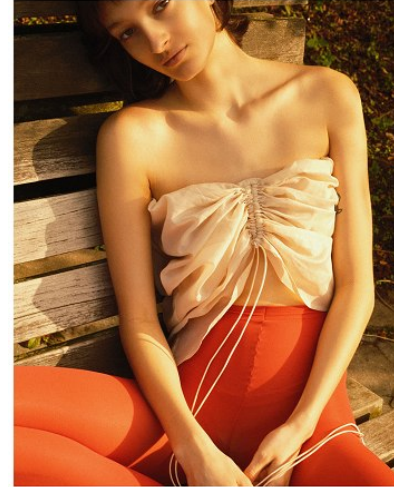

VNY

Height 5'9.5" Waist 24.5" Bust 32 Dress 0-2 US

•
Shoes 8 Eyes Hazel Hair Brown

928 Broadway, Suite 700, New York, NY 10010 NEW YORK USA 10001 T: +1 212-206-1012

Hip 34.5

VNY

Height 5'9.5" Waist 24.5" Bust 32 Dress 0-2 US