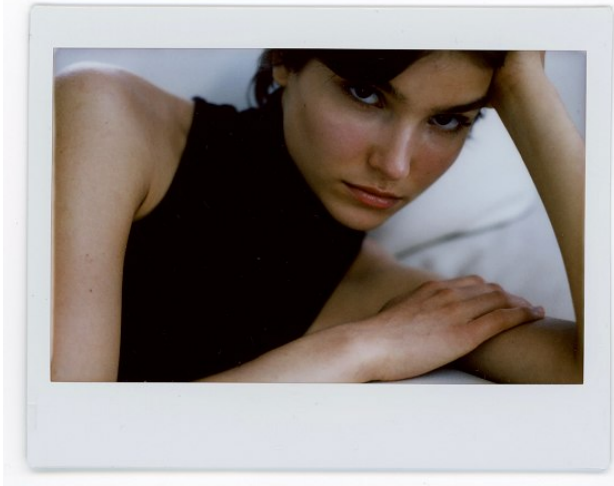

VNY

Height 5'8" Waist 24.5" Bust 30 Dress 0-2 US

Shoes 9 Eyes Hazel Hair Brown

928 Broadway, Suite 700, New York, NY 10010 NEW YORK USA 10001 T: +1 212-206-1012