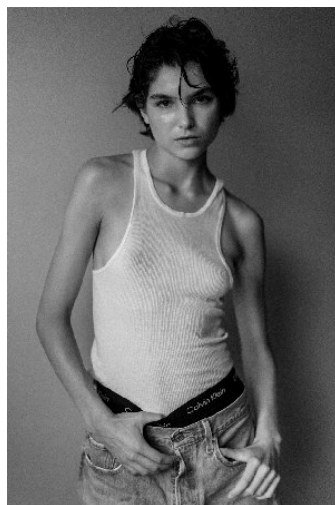

VNY

Height 5'8" Waist 24.5" Bust 30 Dress 0-2 US

Shoes 9 Eyes Hazel Hair Brown

928 Broadway, Suite 700, New York, NY 10010 NEW YORK USA 10001 T: +1 212-206-1012

VNY

Height 5'8" Waist 24.5" Bust 30 Dress 0-2 US

•
Shoes 9 Eyes Hazel Hair Brown

928 Broadway, Suite 700, New York, NY 10010 NEW YORK USA 10001 T: +1 212-206-1012

VNY

Height 5'8" Waist 24.5" Bust 30 Dress 0-2 US

•
Shoes 9 Eyes Hazel Hair Brown

928 Broadway, Suite 700, New York, NY 10010 NEW YORK USA 10001 T: +1 212-206-1012