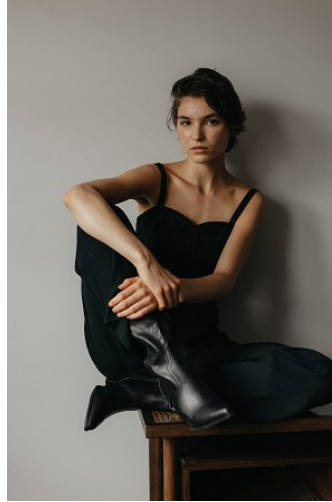

VNY

Height 5'8" Waist 24.5" Bust 30 Dress 0-2 US

Shoes 9 Eyes Hazel Hair Brown

928 Broadway, Suite 700, New York, NY 10010 NEW YORK USA 10001 T: +1 212-206-1012

VNY

Height 5'8" Waist 24.5" Bust 30 Dress 0-2 US

•
Shoes 9 Eyes Hazel Hair Brown

928 Broadway, Suite 700, New York, NY 10010 NEW YORK USA 10001 T: +1 212-206-1012

VNY

Height 5'8" Waist 24.5" Bust 30 Dress 0-2 US

•
Shoes 9 Eyes Hazel Hair Brown

928 Broadway, Suite 700, New York, NY 10010 NEW YORK USA 10001 T: +1 212-206-1012