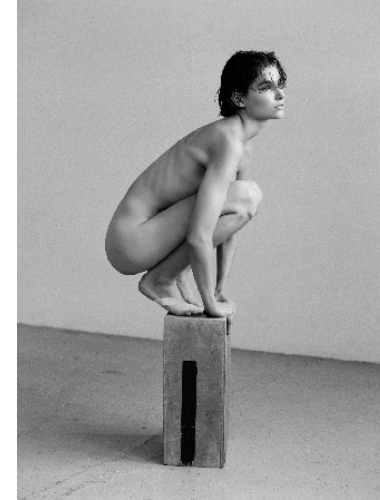

VNY

Height 5'8" Waist 24.5" Bust 30 Dress 0-2 US

Shoes 9 Eyes Hazel Hair Brown

928 Broadway, Suite 700, New York, NY 10010 NEW YORK USA 10001 T: +1 212-206-1012

VNY

Height 5'8" Waist 24.5" Bust 30 Dress 0-2 US

•
Shoes 9 Eyes Hazel Hair Brown

928 Broadway, Suite 700, New York, NY 10010 NEW YORK USA 10001 T: +1 212-206-1012

VNY

Height 5'8" Waist 24.5" Bust 30 Dress 0-2 US

•
Shoes 9 Eyes Hazel Hair Brown

928 Broadway, Suite 700, New York, NY 10010 NEW YORK USA 10001 T: +1 212-206-1012