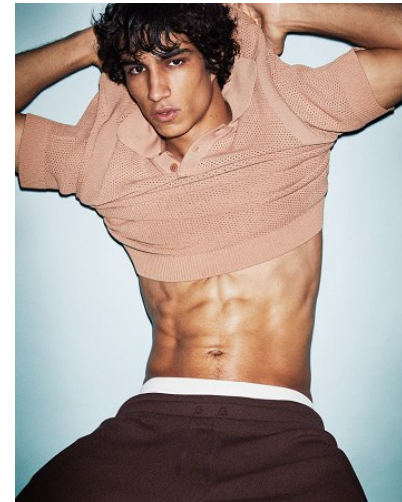

VNY

Height 6'1.5" Waist 30.5" Suit 38" R Inseam 33" Eyes Brown Hair Black

928 Broadway, Suite 700, New York, NY 10010 NEW YORK USA 10001 T: +1 212-206-1012

WNY

Height 6'1.5" Waist 30.5" Suit 38" R Inseam 33" Eyes Brown Hair Black

928 Broadway, Suite 700, New York, NY 10010 NEW YORK USA 10001 T: +1 212-206-1012

VNY

Height 6'1.5" Waist 30.5" Suit 38" R Inseam 33" Eyes Brown Hair Black

928 Broadway, Suite 700, New York, NY 10010 NEW YORK USA 10001 T: +1 212-206-1012