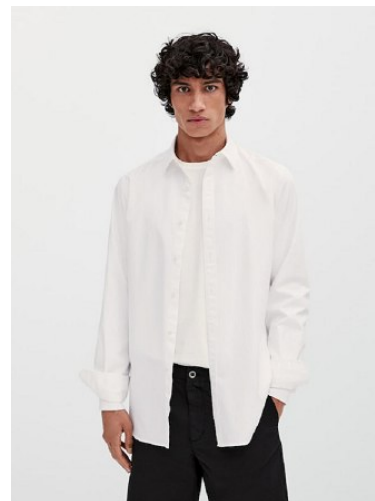

VNY

Height 6'1.5" Waist 30.5" Suit 38" R Inseam 33" Eyes Brown Hair Black

928 Broadway, Suite 700, New York, NY 10010 NEW YORK USA 10001 T: +1 212-206-1012