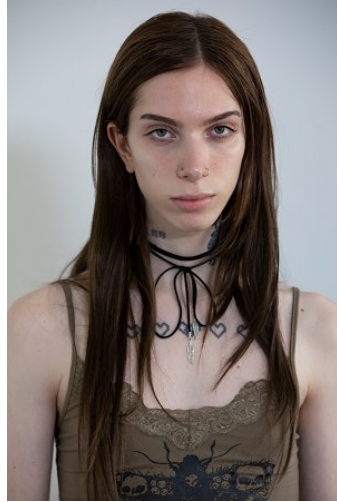

VNY

Height 5'10.5" Waist 25" Bust 32.5A

•

Shoes 10 Eyes Green Hair Pink

928 Broadway, Suite 700, New York, NY 10001 NEW YORK USA 10001 T: +1 212-206-1012

Hip 34.5

VNY

Height 5'10.5" Waist 25" Bust 32.5A

•

Shoes 10 Eyes Green Hair Pink

928 Broadway, Suite 700, New York, NY 10010 NEW YORK USA 10001 T: +1 212-206-1012

Hip 34.5

VNY

Height 5'10.5" Waist 25" Bust 32.5A

•

Shoes 10 Eyes Green Hair Pink