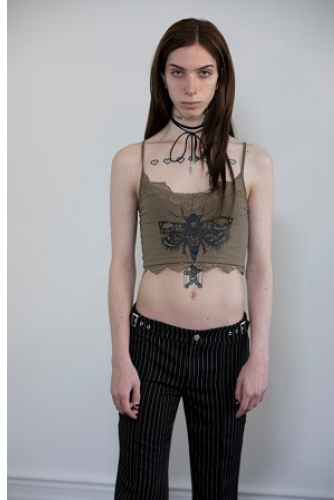

VNY

Height 5'10.5" Waist 25" Bust 32.5A

•

Shoes 10 Eyes Green Hair Pink

928 Broadway, Suite 700, New York, NY 10001 NEW YORK USA 10001 T: +1 212-206-1012

Hip 34.5

VNY

Height 5'10.5" Waist 25" Bust 32.5A

•

Shoes 10 Eyes Green Hair Pink

928 Broadway, Suite 700, New York, NY 10010 NEW YORK USA 10001 T: +1 212-206-1012

Hip 34.5

VNY

Height 5'10.5" Waist 25" Bust 32.5A

•

Shoes 10 Eyes Green Hair Pink