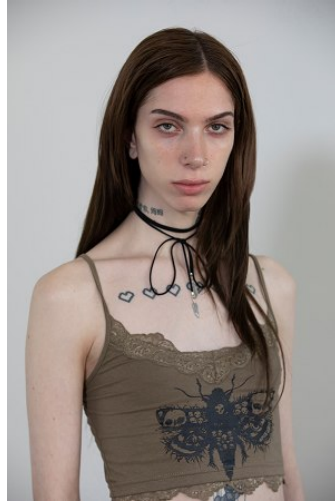

VNY

Height 5'10.5" Waist 25" Bust 32.5A

•

Shoes 10 Eyes Green Hair Pink

928 Broadway, Suite 700, New York, NY 10001 NEW YORK USA 10001 T: +1 212-206-1012

Hip 34.5

VNY

Height 5'10.5" Waist 25" Bust 32.5A

•

Shoes 10 Eyes Green Hair Pink

928 Broadway, Suite 700, New York, NY 10010 NEW YORK USA 10001 T: +1 212-206-1012

Hip 34.5

VNY

Height 5'10.5" Waist 25" Bust 32.5A

•

Shoes 10 Eyes Green Hair Pink