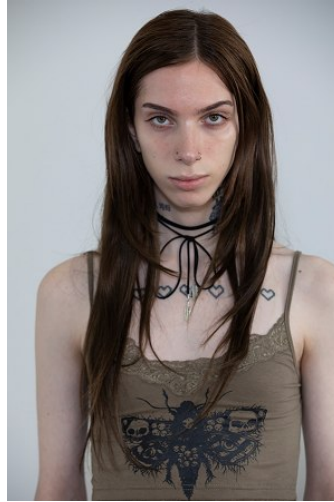

VNY

Height 5'10.5" Waist 25" Bust 32.5A

•

Shoes 10 Eyes Green Hair Pink

928 Broadway, Suite 700, New York, NY 10001 NEW YORK USA 10001 T: +1 212-206-1012

Hip 34.5

VNY

Height 5'10.5" Waist 25" Bust 32.5A

•

Shoes 10 Eyes Green Hair Pink

928 Broadway, Suite 700, New York, NY 10010 NEW YORK USA 10001 T: +1 212-206-1012

Hip 34.5

VNY

Height 5'10.5" Waist 25" Bust 32.5A

•

Shoes 10 Eyes Green Hair Pink