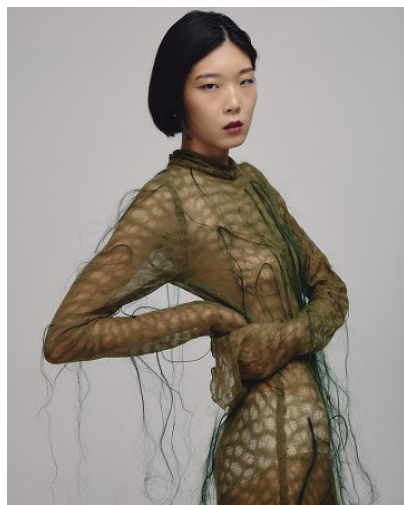

VNY

Height 5'10.5" Waist 23" Bust 30

•

Shoes 8.5 Eyes Black Hair Black

928 Broadway, Suite 700, New York, NY 10010 NEW YORK USA 10001 T: +1 212-206-1012

WNY

Height 5'10.5" Waist 23" Bust 30

•