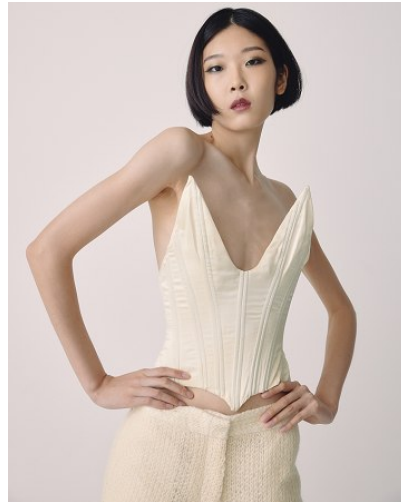

VNY

Height 5'10.5" Waist 23" Bust 30

•

Shoes 8.5 Eyes Black Hair Black

928 Broadway, Suite 700, New York, NY 10010 NEW YORK USA 10001 T: +1 212-206-1012

WNY

Height 5'10.5" Waist 23" Bust 30

•