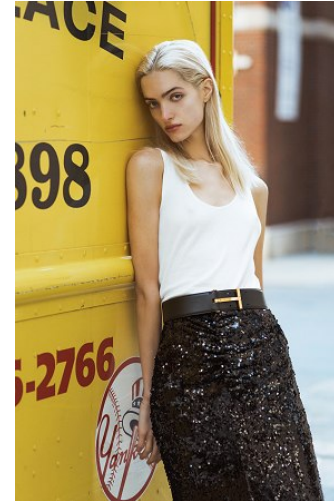

WNY

Height 5'11" Waist 24" Bust 32

Shoes 9 Eyes Blue Hair Blonde

928 Broadway, Suite 700, New York, NY 10010 NEW YORK USA 10001 T: +1 212-206-1012

Hip 34.5