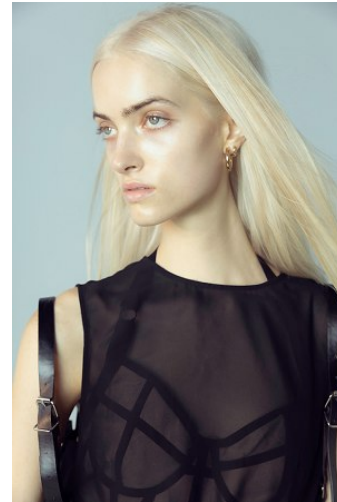

VNY

Height 5'11" Waist 24" Bust 32

Shoes 9 Eyes Blue Hair Blonde

928 Broadway, Suite 700, New York, NY 10010 NEW YORK USA 10001 T: +1 212-206-1012

Hip 34.5

VNY

Hip 34.5

Height 5'11" Waist 24" Bust 32

Hip 34.5

VNY

Height 5'11" Waist 24" Bust 32

•

Shoes 9 Eyes Blue Hair Blonde

928 Broadway, Suite 700, New York, NY 10010 NEW YORK USA 10001 T: +1 212-206-1012

Hip 34.5

VNY