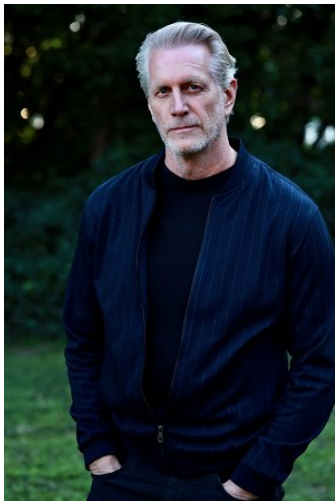

VNY

Height 6'1.5" Waist 34" Suit 40" L Inseam 33" Eyes Blue Hair Blonde

928 Broadway, Suite 700, New York, NY 10010 NEW YORK USA 10001 T: +1 212-206-1012

WNY

Height 6'1.5" Waist 34" Suit 40" L Inseam 33" Eyes Blue Hair Blonde

928 Broadway, Suite 700, New York, NY 10010 NEW YORK USA 10001 T: +1 212-206-1012

VNY

Height 6'1.5" Waist 34" Suit 40" L Inseam 33" Eyes Blue Hair Blonde

928 Broadway, Suite 700, New York, NY 10010 NEW YORK USA 10001 T: +1 212-206-1012