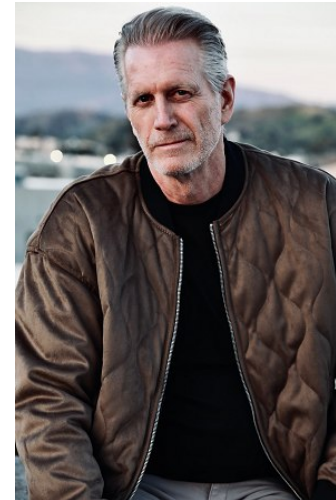

VNY

Height 6'1.5" Waist 34" Suit 40" L Inseam 33" Eyes Blue Hair Blonde

928 Broadway, Suite 700, New York, NY 10010 NEW YORK USA 10001 T: +1 212-206-1012

WNY

Height 6'1.5" Waist 34" Suit 40" L Inseam 33" Eyes Blue Hair Blonde

928 Broadway, Suite 700, New York, NY 10010 NEW YORK USA 10001 T: +1 212-206-1012

VNY

Height 6'1.5" Waist 34" Suit 40" L Inseam 33" Eyes Blue Hair Blonde

928 Broadway, Suite 700, New York, NY 10010 NEW YORK USA 10001 T: +1 212-206-1012