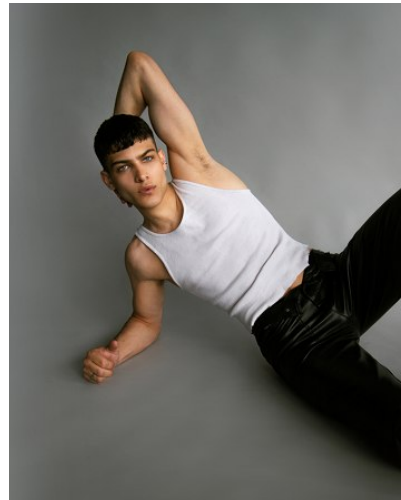

WNY

Height 6'1.5" Waist 30" Suit 38" L Inseam 32" Eyes Blue Hair Brown

928 Broadway, Suite 700, New York, NY 10010 NEW YORK USA 10001 T: +1 212-206-1012

WNY

Height 6'1.5" Waist 30" Suit 38" L Inseam 32" Eyes Blue Hair Brown