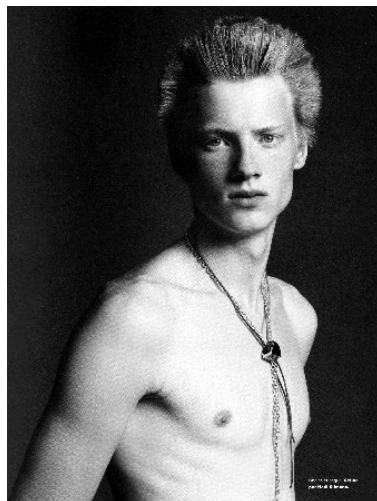

# VNY

Height 6'2" Waist 30" Suit 38" L Inseam 34" Eyes Blue Hair Blonde

928 Broadway, Suite 700, New York, NY 10010 NEW YORK USA 10001 T: +1 212-206-1012

# WNY

Height 6'2" Waist 30" Suit 38" L Inseam 34" Eyes Blue Hair Blonde

928 Broadway, Suite 700, New York, NY 10010 NEW YORK USA 10001 T: +1 212-206-1012