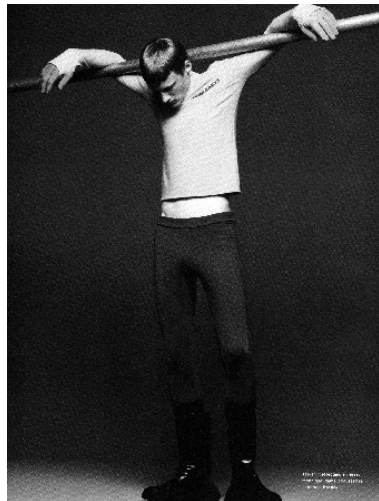

# VNY

Height 6'2" Waist 30" Suit 38" L Inseam 34" Eyes Blue Hair Blonde

928 Broadway, Suite 700, New York, NY 10010 NEW YORK USA 10001 T: +1 212-206-1012

# WNY

Height 6'2" Waist 30" Suit 38" L Inseam 34" Eyes Blue Hair Blonde

928 Broadway, Suite 700, New York, NY 10010 NEW YORK USA 10001 T: +1 212-206-1012

# WNY

1253

Height 6'2" Waist 30" Suit 38" L Inseam 34" Eyes Blue Hair Blonde

928 Broadway, Suite 700, New York, NY 10010 NEW YORK USA 10001 T: +1 212-206-1012