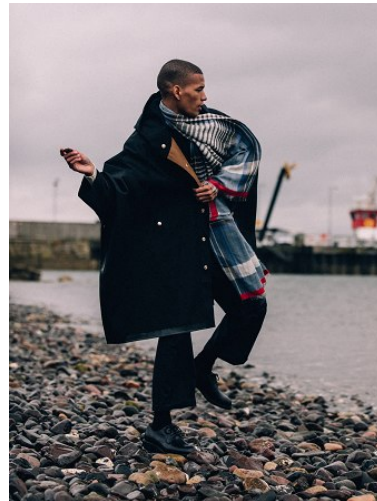

VNY

Height 6'0" Waist 30" Suit 38" R Eyes Brown Hair Black

928 Broadway, Suite 700, New York, NY 10010 NEW YORK USA 10001 T: +1 212-206-1012