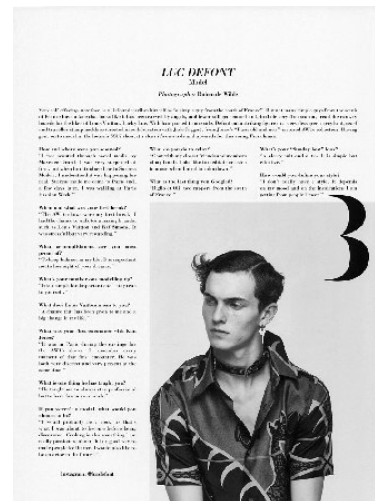

WNY

Height 6'1" Waist 28.5" Suit 38" L Inseam 32" Eyes Blue Hair Dark Blonde

928 Broadway, Suite 700, New York, NY 10010 NEW YORK USA 10001 T: +1 212-206-1012