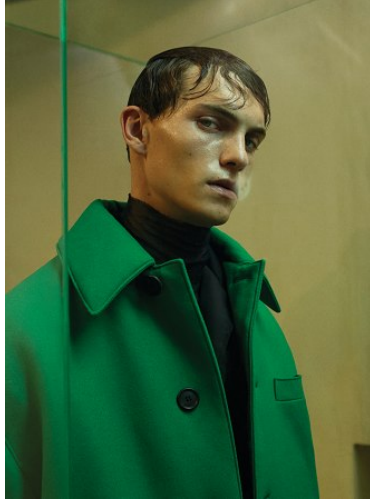

VNY

CALVIN KLEIN
205 W 39 NYC