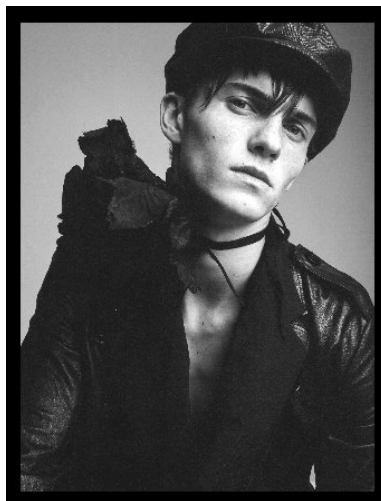

VNY

Height 6'1" Waist 28.5" Suit 38" L Inseam 32" Eyes Blue Hair Dark Blonde

928 Broadway, Suite 700, New York, NY 10010 NEW YORK USA 10001 T: +1 212-206-1012