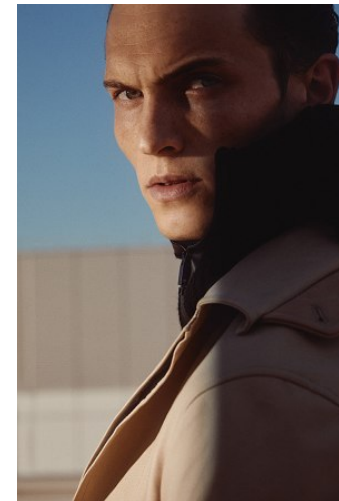

VNY

Height 6'1" Waist 28.5" Suit 38" L Inseam 32" Eyes Blue Hair Dark Blonde

928 Broadway, Suite 700, New York, NY 10010 NEW YORK USA 10001 T: +1 212-206-1012