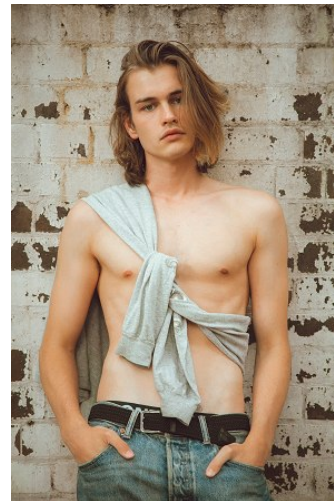

WNY

Height 6'2" Waist 32" Suit 38" L Inseam 34" Eyes Blue Hair Brown

928 Broadway, Suite 700, New York, NY 10010 NEW YORK USA 10001 T: +1 212-206-1012

VNY

Height 6'2" Waist 32" Suit 38" L Inseam 34" Eyes Blue Hair Brown

928 Broadway, Suite 700, New York, NY 10010 NEW YORK USA 10001 T: +1 212-206-1012

WNY

Height 6'2" Waist 32" Suit 38" L Inseam 34" Eyes Blue Hair Brown

928 Broadway, Suite 700, New York, NY 10010 NEW YORK USA 10001 T: +1 212-206-1012