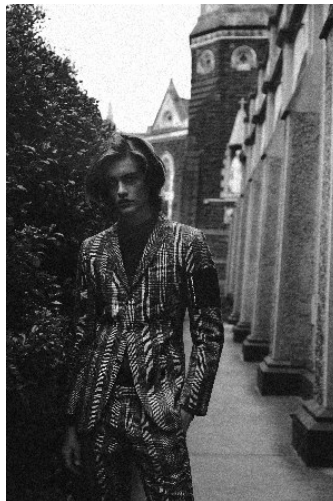

WNY

EMPORIO ARMANI

Height 6'2" Waist 32" Suit 38" L Inseam 34" Eyes Blue Hair Brown

928 Broadway, Suite 700, New York, NY 10010 NEW YORK USA 10001 T: +1 212-206-1012