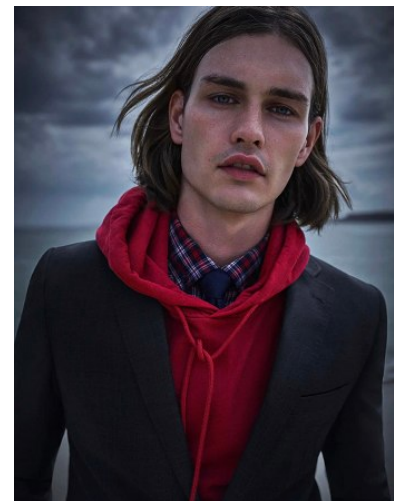

WNY

Height 6'2" Waist 32" Suit 38" L Inseam 34" Eyes Blue Hair Brown

928 Broadway, Suite 700, New York, NY 10010 NEW YORK USA 10001 T: +1 212-206-1012

VNY

Height 6'2" Waist 32" Suit 38" L Inseam 34" Eyes Blue Hair Brown