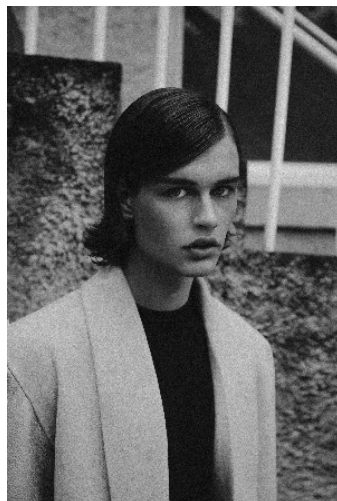

WNY

EMPORIO ARMANI

Height 6'2" Waist 32" Suit 38" L Inseam 34" Eyes Blue Hair Brown

928 Broadway, Suite 700, New York, NY 10010 NEW YORK USA 10001 T: +1 212-206-1012