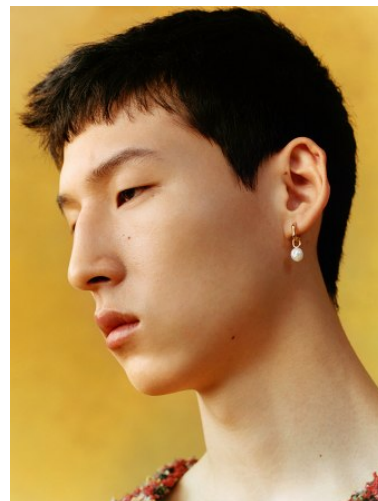

WNY

Height 6'1.5" Waist 30" Suit 38" L Inseam 32" Eyes Black Hair Black

928 Broadway, Suite 700, New York, NY 10010 NEW YORK USA 10001 T: +1 212-206-1012