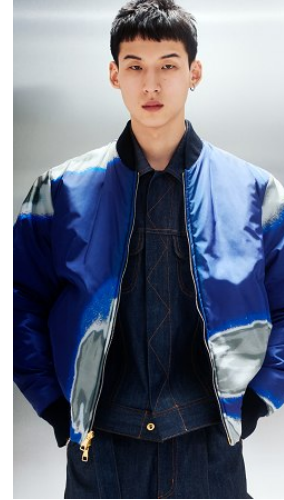

WNY

DIOR

DIOR

Height 6'1.5" Waist 30" Suit 38" L Inseam 32" Eyes Black Hair Black

928 Broadway, Suite 700, New York, NY 10010 NEW YORK USA 10001 T: +1 212-206-1012

WNY

DIOR

Height 6'1.5" Waist 30" Suit 38" L Inseam 32" Eyes Black Hair Black

928 Broadway, Suite 700, New York, NY 10010 NEW YORK USA 10001 T: +1 212-206-1012

VNY

LOEWE

LOEWE 1854 Urban & Modern
Botanical Revolution 2021

parf.loewe.com

DIOR

Height 6'1.5" Waist 30" Suit 38" L Inseam 32" Eyes Black Hair Black