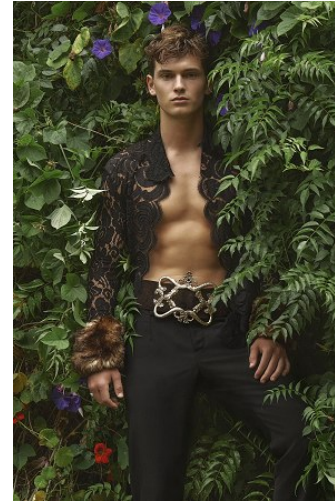

WNY

Height 6'1" Waist 31.5" Suit 38" L Inseam 32" Eyes Hazel Hair Brown

928 Broadway, Suite 700, New York, NY 10010 NEW YORK USA 10001 T: +1 212-206-1012

WNY

Height 6'1" Waist 31.5" Suit 38" L Inseam 32" Eyes Hazel Hair Brown

928 Broadway, Suite 700, New York, NY 10010 NEW YORK USA 10001 T: +1 212-206-1012

VNY

Height 6'1" Waist 31.5" Suit 38" L Inseam 32" Eyes Hazel Hair Brown

928 Broadway, Suite 700, New York, NY 10010 NEW YORK USA 10001 T: +1 212-206-1012