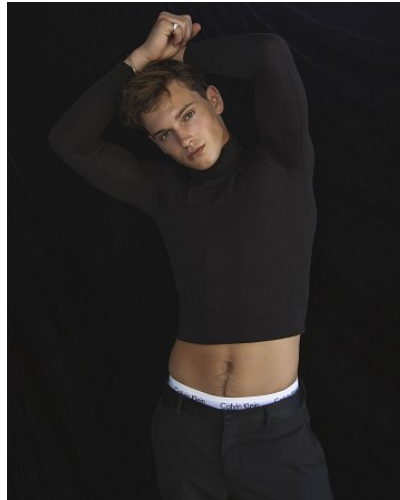

WNY

Height 6'1" Waist 31.5" Suit 38" L Inseam 32" Eyes Hazel Hair Brown

928 Broadway, Suite 700, New York, NY 10010 NEW YORK USA 10001 T: +1 212-206-1012

WNY

Height 6'1" Waist 31.5" Suit 38" L Inseam 32" Eyes Hazel Hair Brown

928 Broadway, Suite 700, New York, NY 10010 NEW YORK USA 10001 T: +1 212-206-1012

VNY

Height 6'1" Waist 31.5" Suit 38" L Inseam 32" Eyes Hazel Hair Brown

928 Broadway, Suite 700, New York, NY 10010 NEW YORK USA 10001 T: +1 212-206-1012