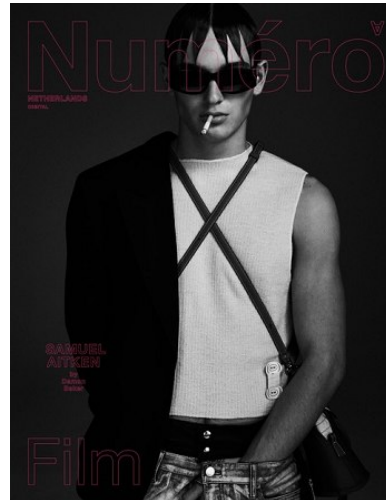

WNY

Height 6'1" Waist 31.5" Suit 38" L Inseam 32" Eyes Hazel Hair Brown

928 Broadway, Suite 700, New York, NY 10010 NEW YORK USA 10001 T: +1 212-206-1012

WNY

Height 6'1" Waist 31.5" Suit 38" L Inseam 32" Eyes Hazel Hair Brown

928 Broadway, Suite 700, New York, NY 10010 NEW YORK USA 10001 T: +1 212-206-1012

VNY

Height 6'1" Waist 31.5" Suit 38" L Inseam 32" Eyes Hazel Hair Brown

928 Broadway, Suite 700, New York, NY 10010 NEW YORK USA 10001 T: +1 212-206-1012