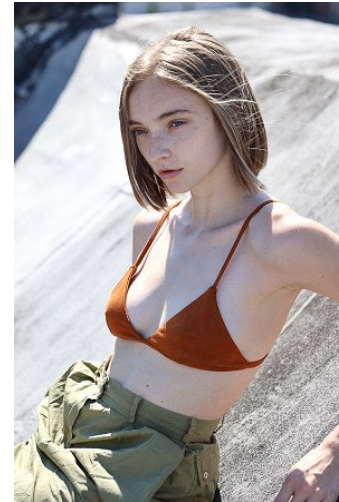

VNY

Hip 35.5

Height 5'9" Waist 23.5" Bust 33

Shoes 8 Eyes Blue Hair Blonde

928 Broadway, Suite 700, New York, NY 10010 NEW YORK USA 10001 T: +1 212-206-1012