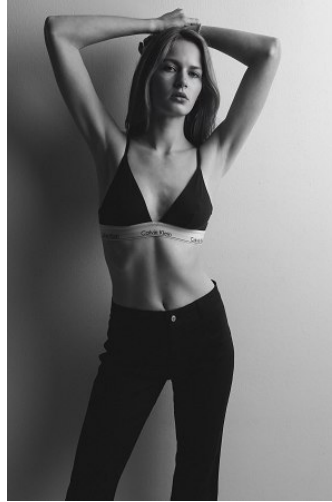

VNY

Height 5'11" Waist 25" Bust 32

•

Shoes 9.5 Eyes Grey Hair Light Brown

928 Broadway, Suite 700, New York, NY 10010 NEW YORK USA 10001 T: +1 212-206-1012

Hip 35

VNY

Height 5'11" Waist 25" Bust 32

•

Shoes 9.5 Eyes Grey Hair Light Brown

928 Broadway, Suite 700, New York, NY 10010 NEW YORK USA 10001 T: +1 212-206-1012

Hip 35

VNY

Height 5'11" Waist 25" Bust 32

•

Shoes 9.5 Eyes Grey Hair Light Brown