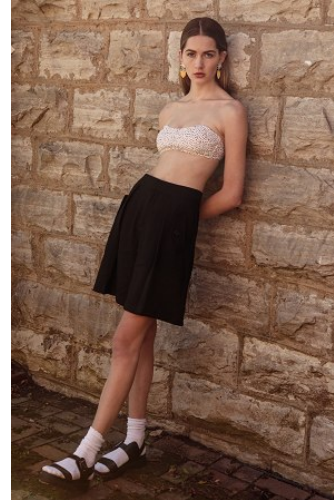

VNY

Height 5'11" Waist 25" Bust 32

•

Shoes 9.5 Eyes Grey Hair Light Brown

928 Broadway, Suite 700, New York, NY 10010 NEW YORK USA 10001 T: +1 212-206-1012

Hip 35

VNY

Height 5'11" Waist 25" Bust 32

•

Shoes 9.5 Eyes Grey Hair Light Brown

928 Broadway, Suite 700, New York, NY 10010 NEW YORK USA 10001 T: +1 212-206-1012

Hip 35

VNY

Height 5'11" Waist 25" Bust 32

•

Shoes 9.5 Eyes Grey Hair Light Brown