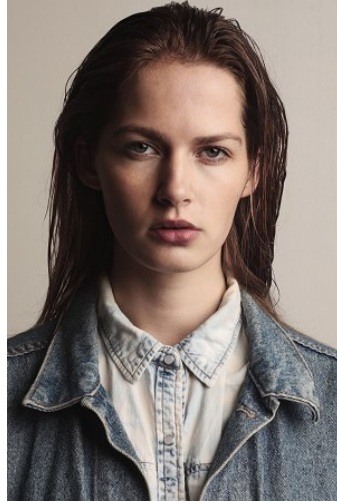

VNY

Height 5'11" Waist 25" Bust 32

•

Shoes 9.5 Eyes Grey Hair Light Brown

928 Broadway, Suite 700, New York, NY 10010 NEW YORK USA 10001 T: +1 212-206-1012

Hip 35

VNY

Height 5'11" Waist 25" Bust 32