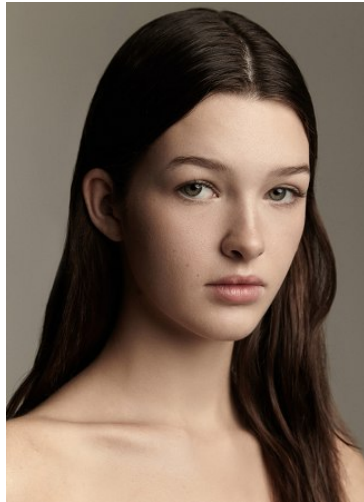

VNY

Hip 34

Height 5'8" Waist 24" Bust 32

•

Shoes 8.5 Eyes Green Hair Brown

928 Broadway, Suite 700, New York, NY 10001 NEW YORK USA 10001 T: +1 212-206-1012

VNY

Height 5'8" Waist 24" Bust 32