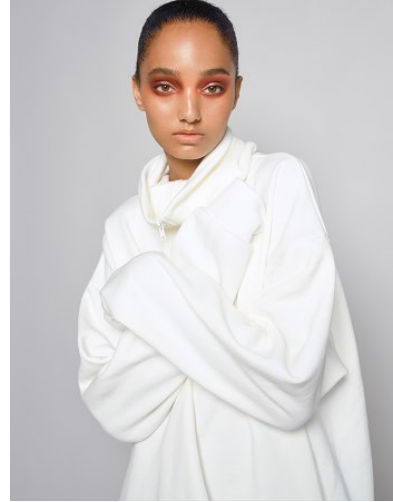

VNY

Height 5'10" Waist 23.5" Bust 30.5

•

Shoes 8 Eyes Brown Hair Brown

928 Broadway, Suite 700, New York, NY 10010 NEW YORK USA 10001 T: +1 212-206-1012

Hip 33.5

VNY

Hip 33.5

Height 5'10" Waist 23.5" Bust 30.5

•

Shoes 8 Eyes Brown Hair Brown

928 Broadway, Suite 700, New York, NY 10010 NEW YORK USA 10001 T: +1 212-206-1012

VNY

Height 5'10" Waist 23.5" Bust 30.5

•

Shoes 8 Eyes Brown Hair Brown